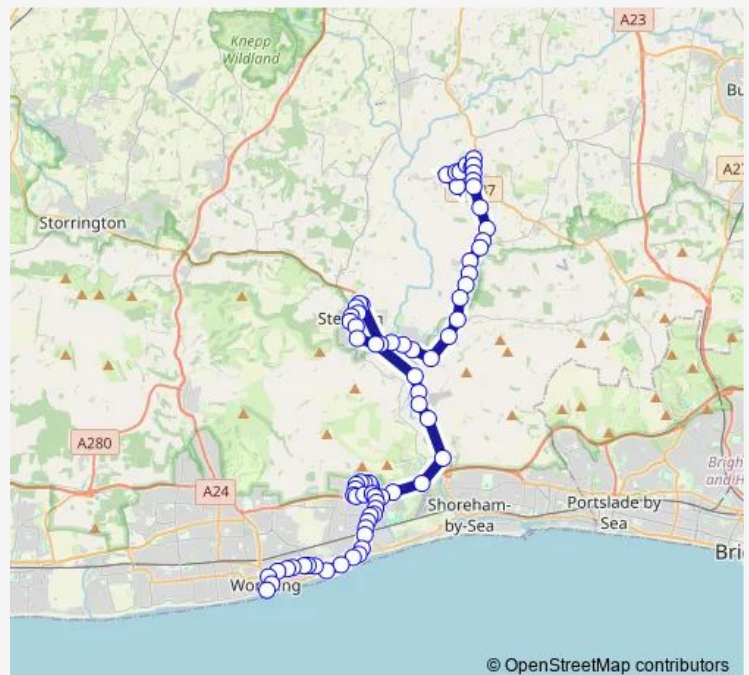

Bus 106 Henfield - Steyning - Worthing

[Go to website](#)

Direction

High Street — Marine Parade

83 stops

[Open route schedule](#)

High Street

Martyn Close

Sunnydene

Wood's Mill

Hoewood

Route schedule

High Street — Marine Parade

| | |
|-----------|-------|
| Monday | — |
| Tuesday | 09:30 |
| Wednesday | 09:30 |
| Thursday | — |
| Friday | 09:30 |
| Saturday | — |
| Sunday | — |

Route info

Direction: High Street

Stops: 83

Trip Duration: 1 hour 12 min

106 — Henfield - Steyning - Worthing

BusMaps

Post Office

Henfield Road

—

Route info

Direction: Marine Parade

Stops: 80

Trip Duration: 1 hour 5 min

Manor Road

Fircroft Avenue

Derek Road