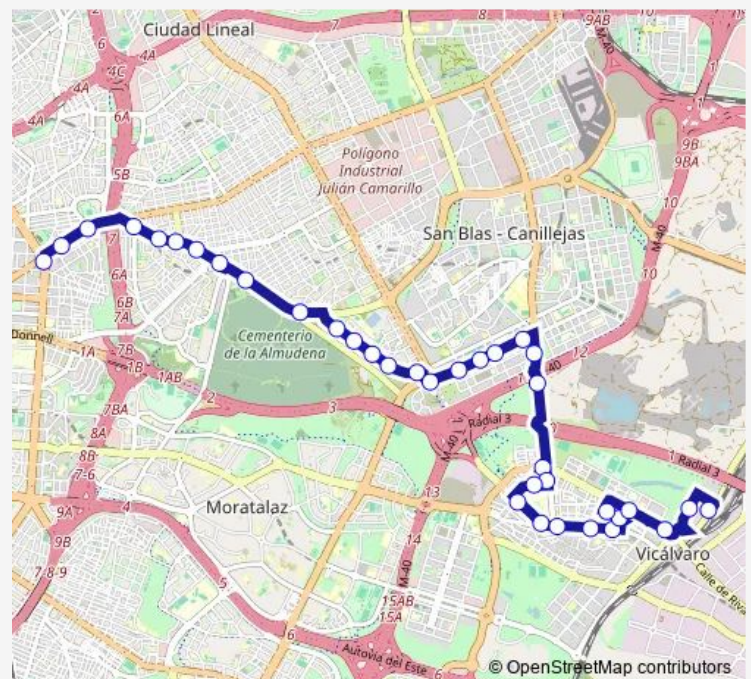

Aquitania - Toscana

Avenida De Canillejas - Toscana

Route schedule

Manuel Becerra — Vicalvaro

Monday 06:15-23:30

Tuesday 06:15-23:30

Wednesday 06:15-23:30

Thursday 06:15-23:30

Friday 06:15-23:30

Saturday 06:15-23:30

Sunday 07:30-23:30

Route info

Direction: Manuel Becerra

Stops: 36

Trip Duration: 0 hour 46 min

106 — Plaza de Manuel Becerra - Vicalvaro

Avenida De Canillejas - M40

Plaza De La Vicalvarada

Artilleros - Calahorra

Calahorra

Avenida De Daroca - Calahorra

Avenida De Daroca - Campus Universitario

Metro Vicálvaro

San Cipriano

Wednesday 05:35-22:55

Thursday 05:35-22:55

Friday 05:35-22:55

Saturday 05:35-22:55

Sunday 07:00-22:55

Route info

Direction: Vicálvaro

Stops: 36