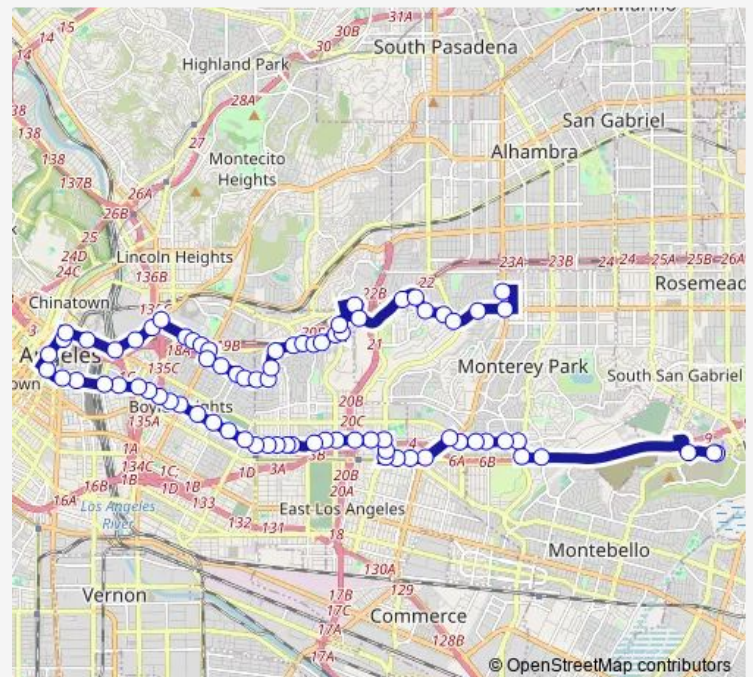

City Terrace / Alma

Wabash / Stone

Wabash / Evergreen

Route schedule

Atlantic / Emerson Lo — The Shops At Montebello Layover

Monday 04:28-20:20

Tuesday 04:28-20:20

Wednesday 04:28-20:20

Thursday 04:28-20:20

Friday 04:28-20:20

Saturday 04:28-20:17

Sunday 04:28-20:17

Route info

Direction: Atlantic / Emerson Lo

Stops: 77

Trip Duration: 1 hour 13 min

106 — Metro Local Line

BusMaps

Wabash / Mott

Soto / Wabash

Marengo / Soto

Marengo / Cornwell

Marengo / Britannia

Marengo / State

Mission / Daly

Mission / Richmond

740 Mission

Mission / Cesar E Chavez

Cesar E Chavez / Vignes

Alameda / Cesar E Chavez

Alameda / Los Angeles

Los Angeles / Temple