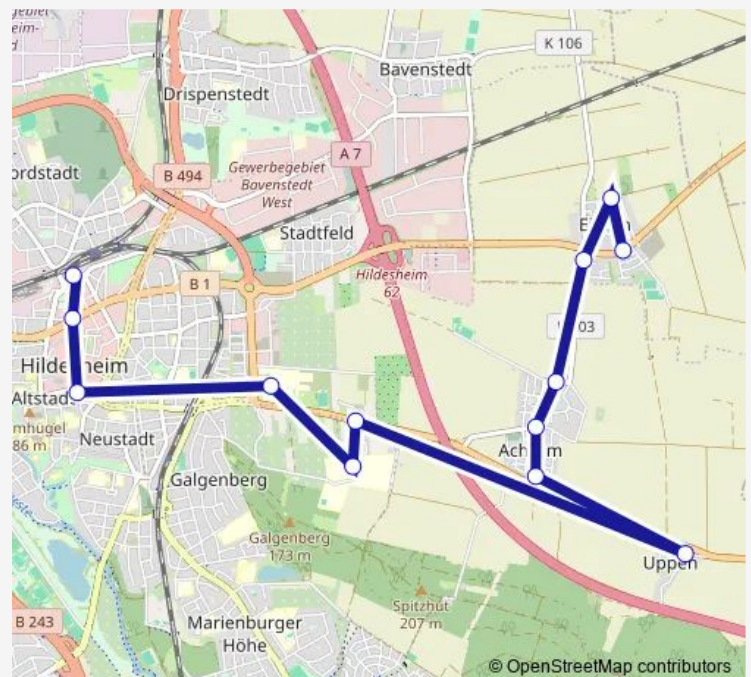

### Route schedule

Hildesheim Hauptbahnhof-Zob — Hildesheim Einum Schmiede

Monday 19:26-23:26

Tuesday 17:26-23:26

Wednesday 07:26-23:26

Thursday 19:26-23:26

Friday 19:26-23:26

Saturday 17:26-23:26

Sunday 07:26-23:26

### Route info

Direction: Hildesheim Hauptbahnhof-Zob

Stops: 13

Trip Duration: 0 hour 22 min