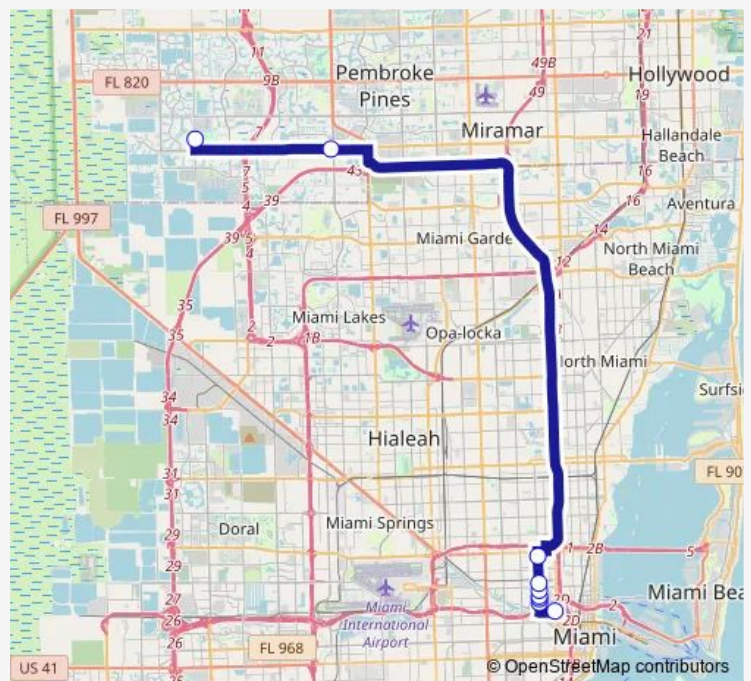

Bus 106 95 Express Miramar

[Go to website](#)

Direction

NW 12 A/NW 14 S — SW 172 A/Miramar Pkwy -(Miramar Regional Park P&R)

2 stops

[Open route schedule](#)

NW 12 A/NW 14 S

SW 172 A/Miramar Pkwy -(Miramar Regional Park P&R)

Route schedule

NW 12 A/NW 14 S — SW 172 A/Miramar Pkwy -(Miramar Regional Park P&R)

Monday	05:49-07:05
Tuesday	05:49-07:05
Wednesday	05:49-07:05
Thursday	05:49-07:05
Friday	05:49-07:05
Saturday	—
Sunday	—

Route info

Direction: NW 12 A/NW 14 S

Stops: 2

Trip Duration: 1 hour 0 min

106 — 95 Express Miramar

Direction

SW 172 A/Miramar Pkwy -(Miramar Regional Park P&R)
— Culmer Metrorail Station

2 stops

Route info

Direction: SW 172 A/Miramar Pkwy -(Miramar Regional Park P&R)

Stops: 2

Trip Duration: 1 hour 15 min

Direction

SW 172 A/Miramar Pkwy -(Miramar Regional Park P&R)
— NW 12 A/NW 14 S

8 stops

[Open route schedule](#)