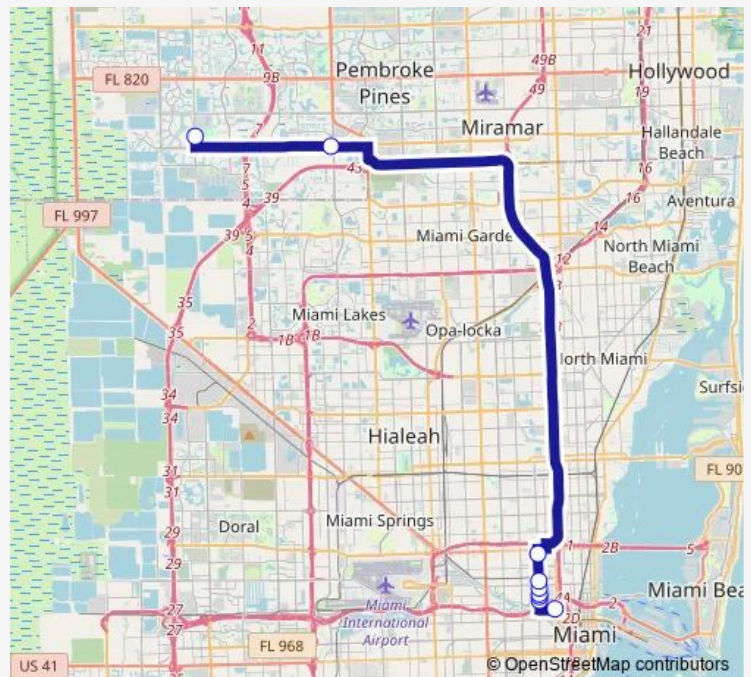

Bus 106 95 Express Miramar

[Go to website](#)

Direction

Northwest 12th Avenue/Northwest 14th Street — Southwest 172nd Avenue/Miramar Parkway -(Miramar Regional Park P&R)

2 stops

[Open route schedule](#)

Northwest 12th Avenue/Northwest 14th Street

Southwest 172nd Avenue/Miramar Parkway -(Miramar Regional Park P&R)

Route schedule

Northwest 12th Avenue/Northwest 14th Street — Southwest 172nd Avenue/Miramar Parkway -(Miramar Regional Park P&R)

Monday	05:50-08:46
Tuesday	05:50-08:46
Wednesday	05:50-08:46
Thursday	05:50-08:46
Friday	05:50-08:46
Saturday	—
Sunday	—

Route info

Direction: Northwest 12th Avenue/Northwest 14th Street

Stops: 2

Trip Duration: 1 hour 0 min

Direction

Southwest 172nd Avenue/Miramar Parkway -(Miramar Regional Park P&R) — Culmer Metrorail Station

Stops: 2

Trip Duration: 1 hour 15 min

Direction

Southwest 172nd Avenue/Miramar Parkway -(Miramar Regional Park P&R) — Northwest 12th Avenue/Northwest 14th Street

8 stops

[Open route schedule](#)

Southwest 172nd Avenue/Miramar Parkway -(Miramar Regional Park P&R)