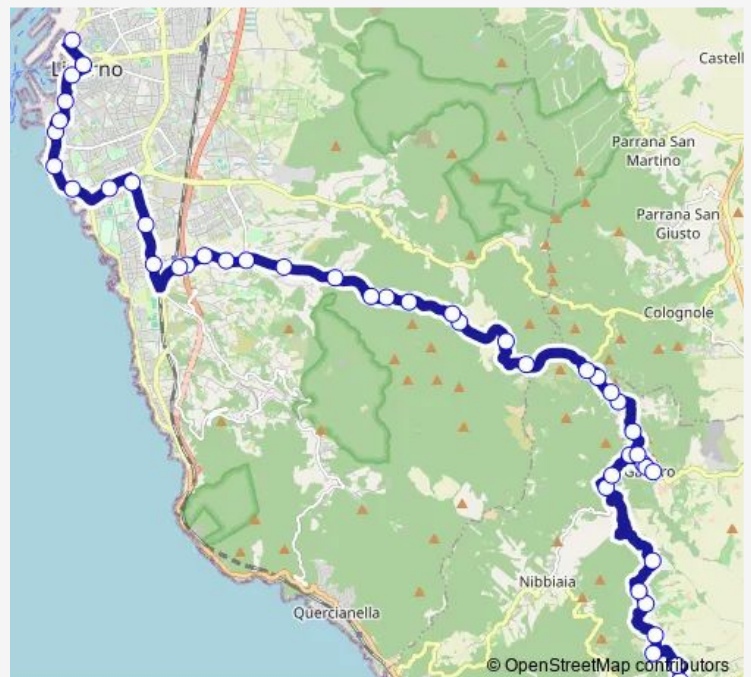

V. Di Popogna, Loc. Serredi

Route schedule

Garibaldi 5 Istituti Scolastici — Castelnuovo

Monday 13:12-14:11

Tuesday 13:12-14:11

Wednesday 13:12-14:11

Thursday 13:12-14:11

Friday 13:12-14:11

Saturday 13:12-14:11

Sunday —

Route info

Direction: Garibaldi 5 Istituti Scolastici

Stops: 50

Trip Duration: 0 hour 57 min

Parcheggio Ex Barcas

Fattoria Di Popogna