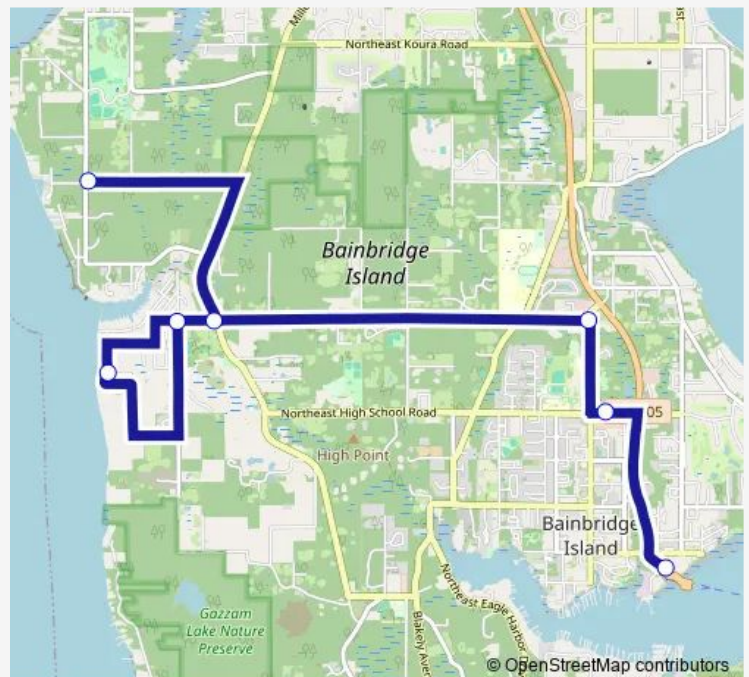

Bus 106 Fletcher Bay

[Go to website](#)

Direction

Bainbridge Island Ferry Terminal — Tolo at Battlepoint

7 stops

[Open route schedule](#)

Bainbridge Island Ferry Terminal

High School at Best Western

New Brooklyn at Madison

Springridge at Fletcher Bay

Hansen at Sunset

New Brooklyn at Miller (Pm)

Tolo at Battlepoint

Route schedule

Bainbridge Island Ferry Terminal — Tolo at Battlepoint

Monday 15:45-18:30

Tuesday 15:45-18:30

Wednesday 15:45-18:30

Thursday 15:45-18:30

Friday 15:45-18:30

Saturday —

Sunday —

Route info

Direction: Bainbridge Island Ferry Terminal

Stops: 7

Trip Duration: 0 hour 21 min

106 — Fletcher Bay

Direction

Tolo at Battlepoint — Bainbridge Island Ferry Terminal

11 stops

[Open route schedule](#)

Tolo at Battlepoint