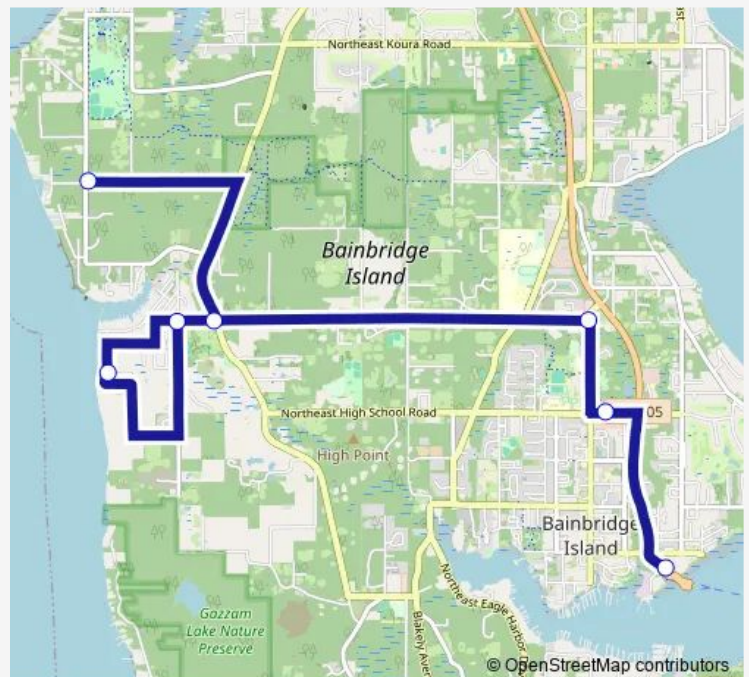

Bus 106 Fletcher Bay

[Go to website](#)

Direction

Bainbridge Island Ferry Terminal — Tolo at Battlepoint

7 stops

[Open route schedule](#)

Bainbridge Island Ferry Terminal

High School at Best Western

New Brooklyn at Madison

Springridge at Fletcher Bay

Hansen at Sunset

New Brooklyn at Miller (Pm)

Tolo at Battlepoint

Route schedule

Bainbridge Island Ferry Terminal — Tolo at Battlepoint

Monday 15:45-18:30

Tuesday 15:45-18:30

Wednesday 15:45-18:30

Thursday 15:45-18:30

Friday 15:45-18:30

Saturday —

Sunday —

Route info

Direction: Bainbridge Island Ferry Terminal

Stops: 7

Trip Duration: 0 hour 21 min

106 — Fletcher Bay

Direction

Tolo at Battlepoint — Bainbridge Island Ferry Terminal

11 stops

[Open route schedule](#)

Tolo at Battlepoint