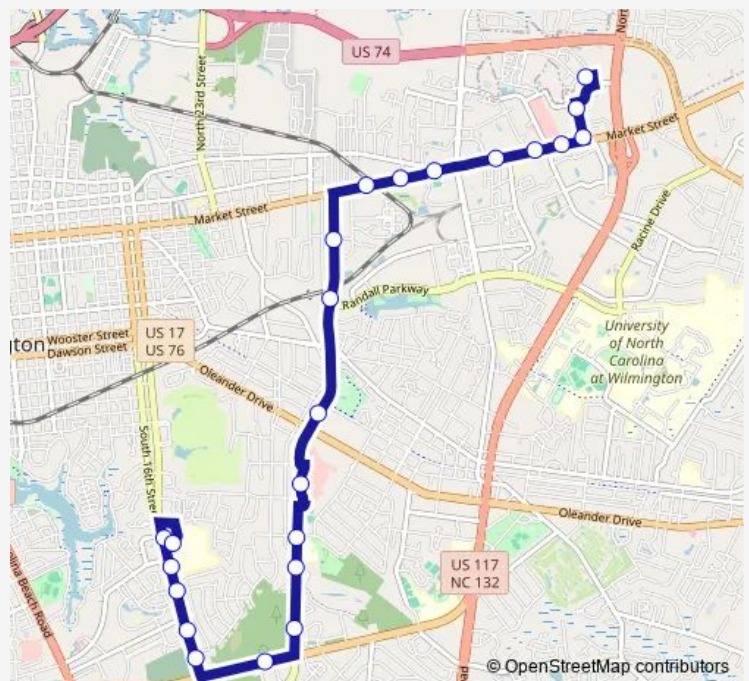

Bus 106 Independence Blvd-Medical Ctr

[Go to website](#)

**Direction**

Forden Station — Novant Betty H Cameron Women's & Children's Hosp

23 stops

[Open route schedule](#)

Forden Station

Lennon Dr SB at Ringo Dr

Shipyards Blvd WB at Commons Dr

17th St NB at Delaney Ave

17th St NB at Harbour Dr

17th St NB at Glen Meade Rd

17th St NB at New Hanover Reg Med Ctr, South Stop

Route schedule

Forden Station — Novant Betty H Cameron Women's & Children's Hosp

Monday	06:00-19:00
Tuesday	06:00-19:00
Wednesday	06:00-19:00
Thursday	06:00-19:00
Friday	06:00-19:00
Saturday	08:00-17:00
Sunday	09:00-16:00

Route info

Direction: Forden Station

Stops: 23

Trip Duration: 0 hour 30 min

106 — Independence Blvd-Medical Ctr

17th St NB at New Hanover Reg Med Ctr, North Stop

Novant Betty H Cameron Women's & Children's Hosp