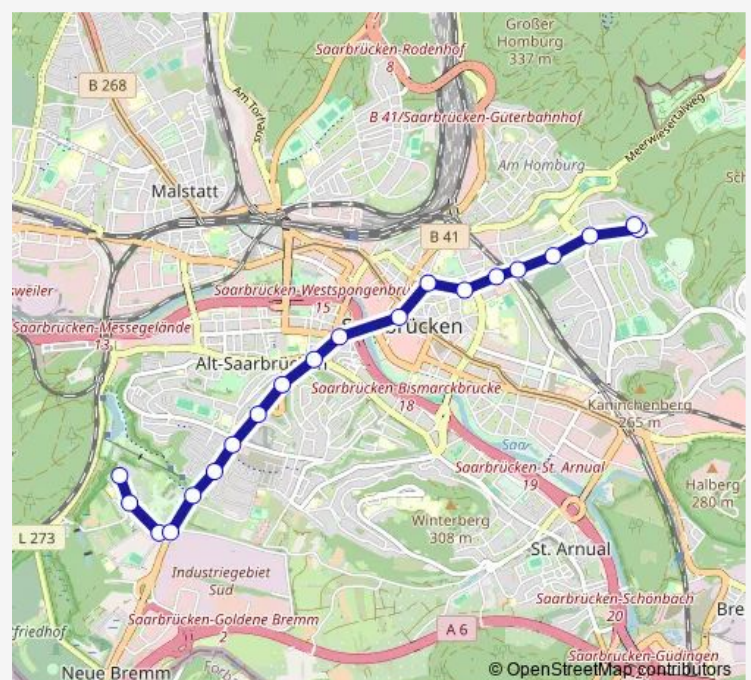

Rotenbühl, Saarbrücken

Route schedule

Folsterhöhe Siedlung, Saarbrücken — Rotenbühl, Saarbrücken

Monday 06:29-23:10

Tuesday 06:29-23:10

Wednesday 06:29-23:10

Thursday 06:29-23:10

Friday 06:29-23:10

Saturday 04:55-23:10

Sunday 09:10-23:10

Route info

Direction: Folsterhöhe Siedlung, Saarbrücken

Stops: 20

Trip Duration: 0 hour 27 min

Direction

Rathaus, Saarbrücken — Folsterhöhe Siedlung, Saarbrücken

12 stops

[Open route schedule](#)

Rathaus, Saarbrücken

Rabbiner-Rülf-Platz, Saarbrücken

Hansahaus/Ludwigskirche, Saarbrücken

Keplerstr., Saarbrücken

Am Versorgungshaus, Saarbrücken

Schutzbergstr., Saarbrücken

Thursday 07:00-19:30

Friday 07:00-19:30

Saturday 06:09-19:00

Sunday —

Route info

Direction: Rotenbühl, Saarbrücken

Stops: 19

Trip Duration: 0 hour 23 min