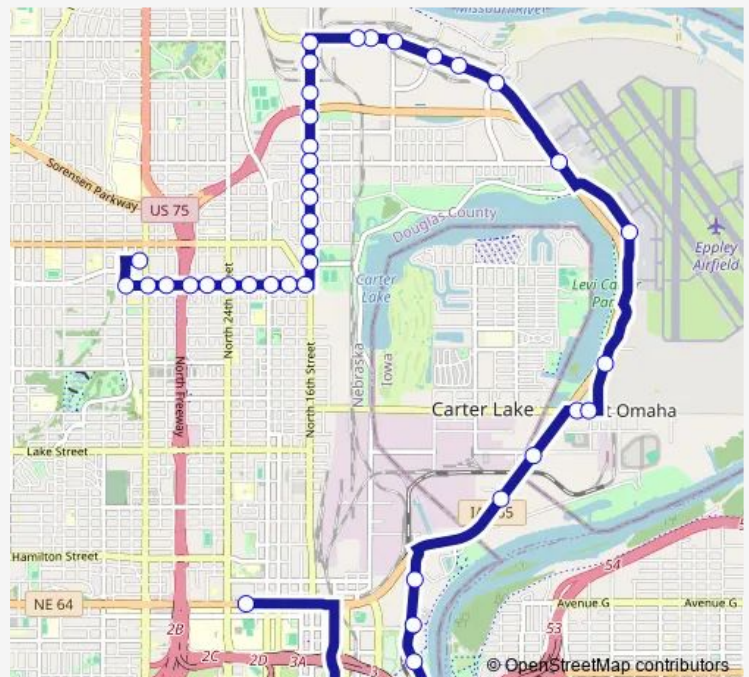

16th & Storz Exp Ne

16th & 6300 Block Ne

16th & John J Pershing Dr Se

Route schedule

North Omaha TC Bay 13 — 22nd & Cuming Ne

Monday 17:45

Tuesday 17:45

Wednesday 17:45

Thursday 17:45

Friday 17:45

Saturday —

Sunday —

Route info

Direction: North Omaha TC Bay 13

Stops: 44

Trip Duration: 0 hour 43 min

106 — Eppley Connector

John Pershing Dr & 14th Sw

John Pershing Dr & 12th Sw

John Pershing Dr & 9th Sw

Abbott Dr & Crown Point Ave Sw

Abbott Dr & 4th Cir Sw

Abbott Dr & Lindberg Sw

Abbott Dr & East Fort Nw

Sunday —

Route info

Direction: 14th & Dodge Nw

Stops: 42

Trip Duration: 0 hour 41 min

16th & Browne Nw

16th & Carter Blvd Nw

16th & Fowler Ave Nw