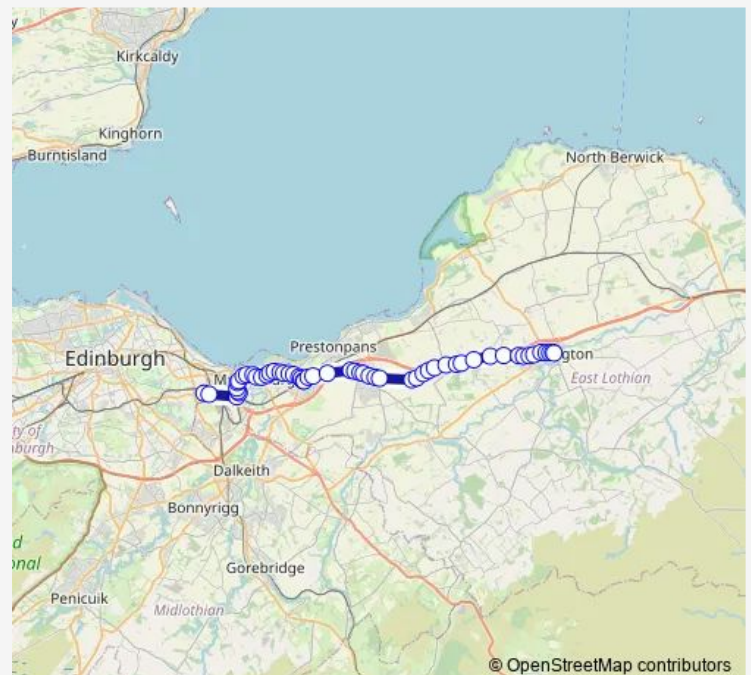

Roundabout

Industrial Estate East

Penston Road End

St Germain's Terrace

Whiteloch Road

Muirpark Road

Morrison Avenue

St Martin's School

### Route schedule

High Street — Fort Kinnaird

Monday 06:23-20:31

Tuesday 06:23-20:31

Wednesday 06:23-20:31

Thursday 06:23-20:31

Friday 06:23-20:31

Saturday 06:29-19:29

### Route info

Direction: High Street

Stops: 52

Trip Duration: 0 hour 48 min

106

Bridge Street

Polson Park

Polson Gardens

Arthurs Way

Gateside Road

Knowes Road

Park Lane

Letham Drive

Station Road

Corn Exchange

Market Street