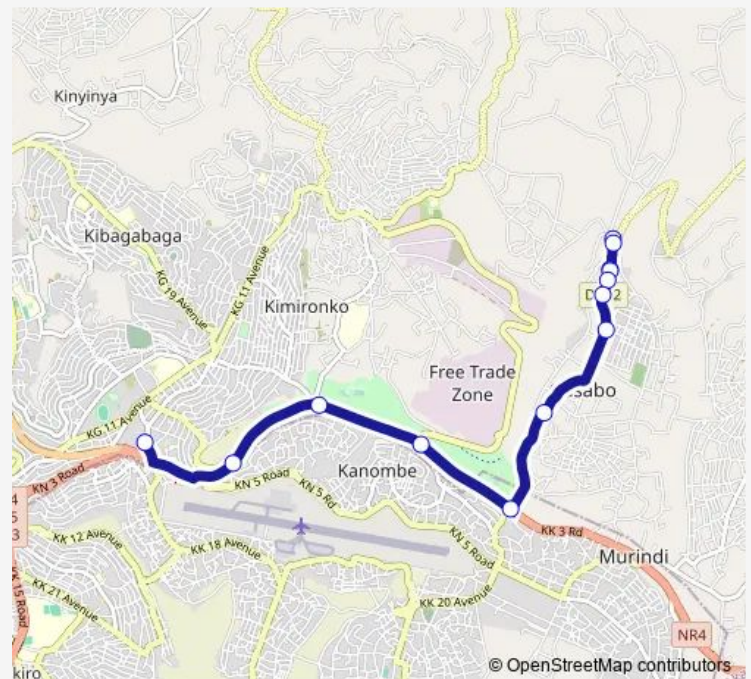

### Route info

Direction: Musave

Stops: 13

Trip Duration: 0 hour 27 min

**Direction**

Remera taxi park — Unknown

11 stops

[Open route schedule](#)

---

Sunday —

Route info

Direction: Remera taxi park

Stops: 11

Trip Duration: 0 hour 26 min

**Direction**

Remera taxi park — musave

## Route info

Direction: Remera taxi park

Stops: 11

Trip Duration: 0 hour 28 min

**Direction**

indera — Remera

12 stops

[Open route schedule](#)

## Route info

Direction: indera

Stops: 12

Trip Duration: 0 hour 33 min

106 Bus time schedules and route maps are available in an offline PDF at busmaps.com. Use the busmaps.com website to see live bus times, train schedule or subway schedule, and step-by-step directions for all public transit in Kigali