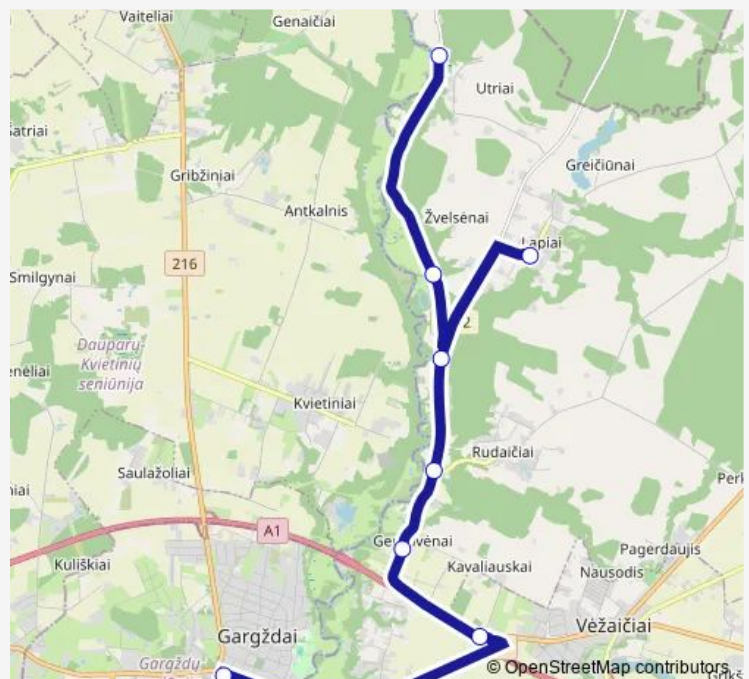

### Route schedule

Gargždų As — Utriai

Monday 07:25-17:45

Tuesday 07:25-17:45

Wednesday 07:25-17:45

Thursday 07:25-17:45

Friday 07:25-17:45

Saturday 07:25-17:45

### Route info

Direction: Gargždų As

Stops: 10

Trip Duration: 0 hour 26 min

106 — Gargždai - Utriai

BusMaps

**Direction**

Utriai — Gargždų As