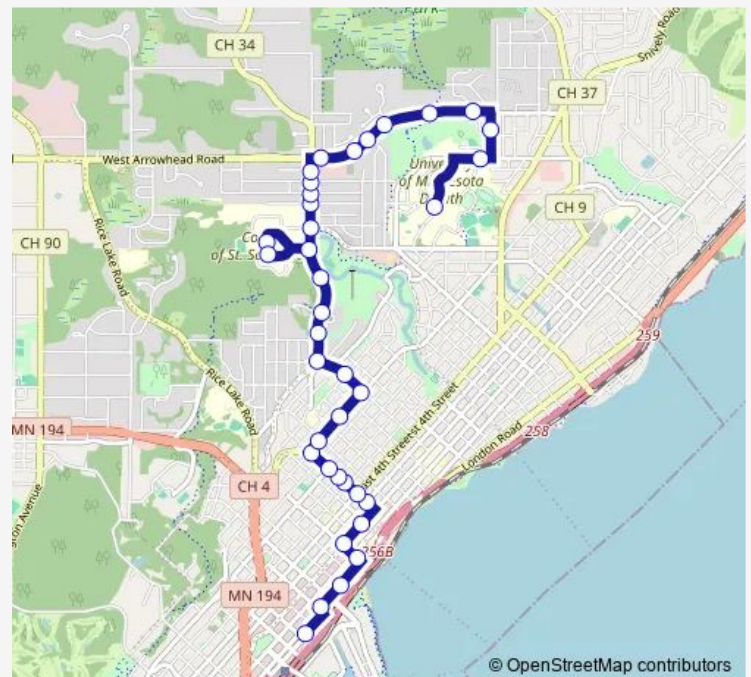

Kenwood Ave & Cliffside M

Kenwood Ave & Martha St

11 AE & 11 St

Route schedule

Kirby Plaza - East — Duluth Transportation Center West

Monday 22:05

Tuesday 22:05

Wednesday 22:05

Thursday 22:05

Friday 22:05

Saturday —

Sunday —

Route info

Direction: Kirby Plaza - East

Stops: 36

Trip Duration: 0 hour 24 min

06 AE & 04 St

03 St & 05 Ae

03 AE & 02 St - Tritower

3rd AE & Superior Greysolon

Superior St & 02 Ae

Superior St & 01 Ae

Superior St & 01 Aw

Duluth Transportation Center West

Direction

Duluth Transportation Center East — Kirby Plaza - West

37 stops

[Open route schedule](#)

Duluth Transportation Center East

Superior St & 01 Aw

Superior St & 01 Ae

03 AE & Sup 1st Alley