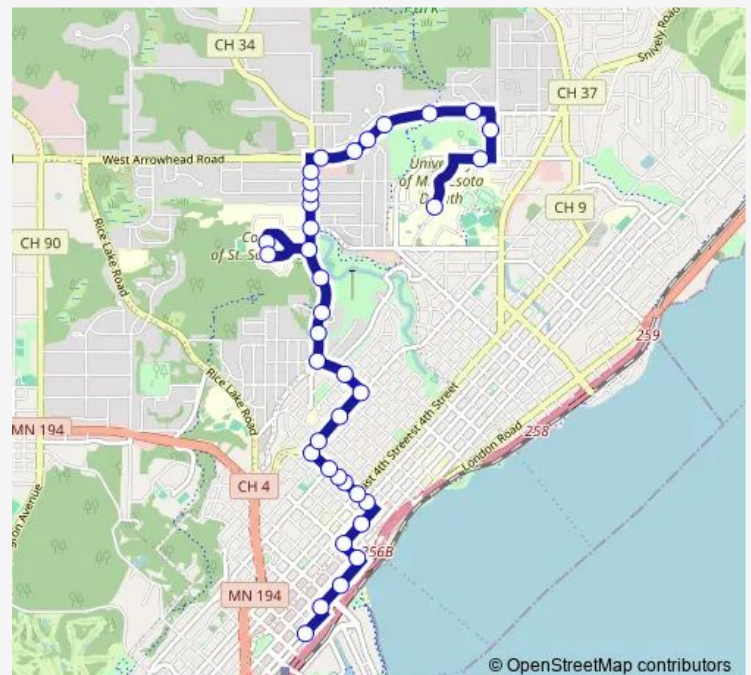

Thursday 05:20-21:20

Friday 05:20-21:20

Saturday —

Sunday —

Route info

Direction: Duluth Transportation Center East

Stops: 37

Trip Duration: 0 hour 24 min

106 — Kenwood

Benedictine Health Center

Westwood Apts Csw

Kenwood Ave & College St

Kenwood Ave & Niagara St

Kenwood Ave & Toledo St

Kenwood Ave & Buffalo St

Kenwood Ave & Cleveland St

Kirby Plaza - West

Direction

Kirby Plaza - East — Duluth Transportation Center East

36 stops

[Open route schedule](#)

Kirby Plaza - East

St Marie St & Midway Dr

Carver Ave & Brookline

Thursday 22:05

Friday 22:05

Saturday —

Sunday —

Route info

Direction: Kirby Plaza - East

Stops: 36

Trip Duration: 0 hour 24 min