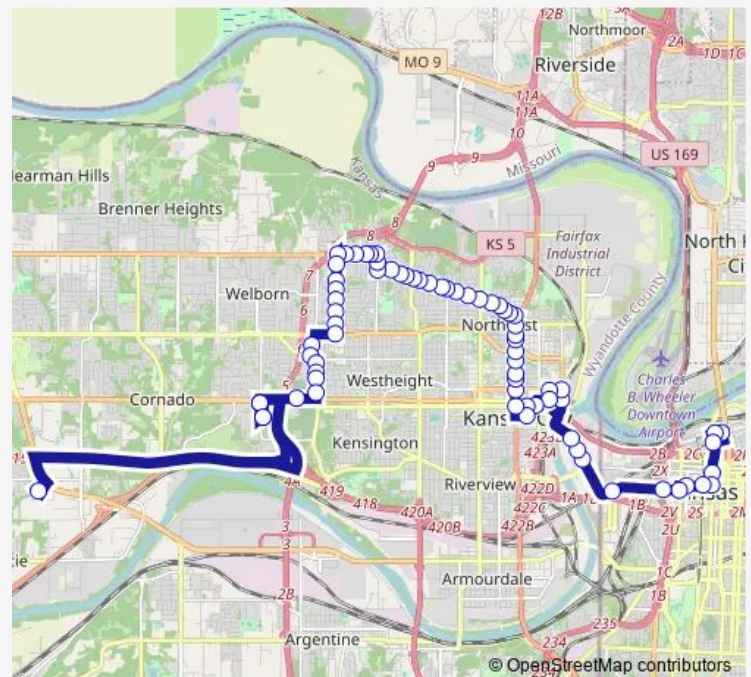

Bus 106 Quindaro-Amazon

[Go to website](#)

Direction

Amazon ON Turner Diagonal — 3rd At Locust

3 stops

[Open route schedule](#)

Amazon ON Turner Diagonal

47th & State Metrocenter

3rd At Locust

Route schedule

Amazon ON Turner Diagonal — 3rd At Locust

Monday	—
Tuesday	—
Wednesday	—
Thursday	—
Friday	—
Saturday	—
Sunday	05:12-19:18

Route info

Direction: Amazon ON Turner Diagonal

Stops: 3

Trip Duration: 0 hour 32 min

106 — Quindaro-Amazon

Direction

3rd At Locust — 47th & State AVE Metrocenter Southbound

73 stops

[Open route schedule](#)

3rd At Locust

ON 3RD AT Grand Westbound

ON 12th Btwn Wyoming & Genessee Westbound

ON W 9TH ST AT Lyon AVE Wb

ON James AT Riverview Northbound

ON James Street AT 346 James Street Nwb

ON 3RD ST AT State AVE Nb

ON 3RD ST AT Washington Northbound Nearside