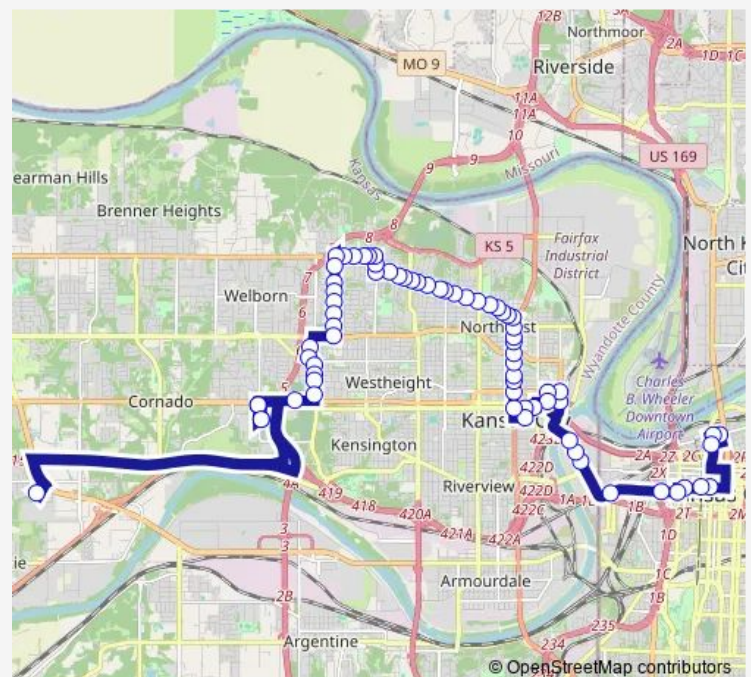

### Direction

Amazon ON Turner Diagonal — 3rd At Locust

3 stops

[Open route schedule](#)

Amazon ON Turner Diagonal

47th & State AVE Metrocenter Southbound

3rd At Locust

### Route schedule

Amazon ON Turner Diagonal — 3rd At Locust

Monday	—
Tuesday	—
Wednesday	—
Thursday	—
Friday	—
Saturday	—
Sunday	05:12-19:18

### Route info

Direction: Amazon ON Turner Diagonal

Stops: 3

Trip Duration: 0 hour 32 min

## Direction

3rd At Locust — 47th & State AVE Metrocenter Southbound

72 stops

[Open route schedule](#)

3rd At Locust

ON 3RD AT Grand Westbound

ON Grand AT 5TH Sb

ON Grand AT 11th Southbound Nearside