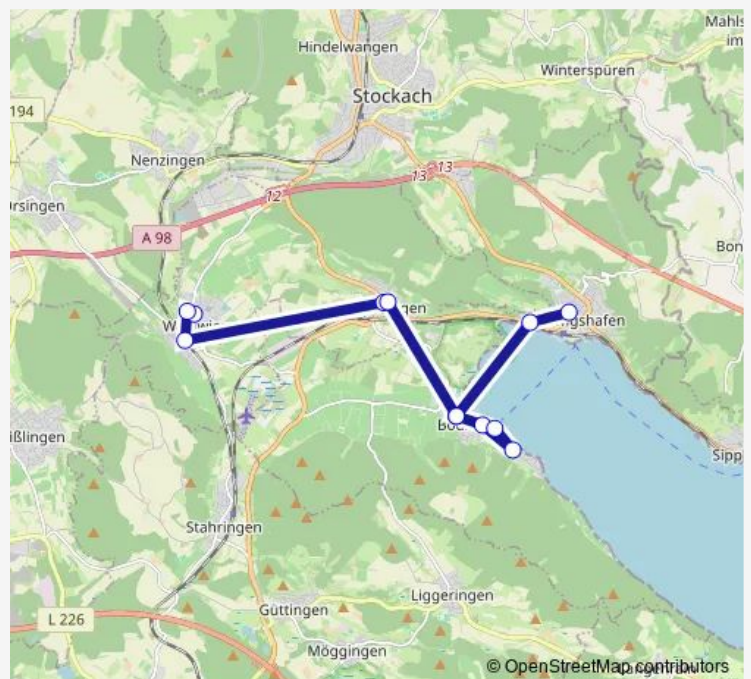

Route schedule

Wahlwies, Grundschule — Ludwigshafen (KN),Grund-/H.Sch

Monday 07:21

Tuesday 07:21

Wednesday 07:21

Thursday 07:21

Friday 07:21

Saturday —

Sunday —

Route info

Direction: Wahlwies, Grundschule

Stops: 12

Trip Duration: 0 hour 29 min

Direction

Wahlwies, Waldorfschule — Ludwigshafen (KN), Grund-/H.Sch

9 stops

Friday 14:25

Saturday —

Sunday —

Route info

Direction: Wahlwies, Waldorfschule

Stops: 9

Trip Duration: 0 hour 25 min

106 Bus time schedules and route maps are available in an offline PDF at busmaps.com. Use the busmaps.com website to see live bus times, train schedule or subway schedule, and step-by-step directions for all public transit in Stockach