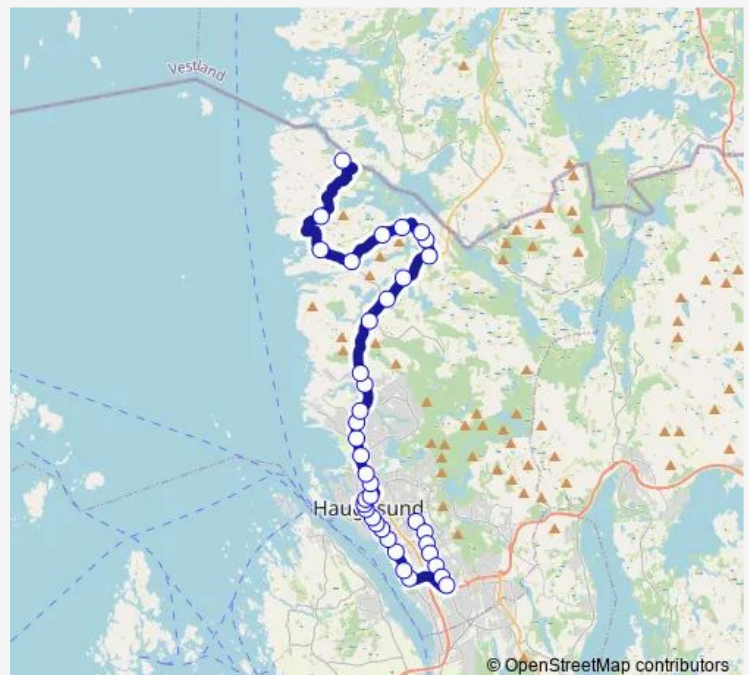

### Route schedule

Haugesund ishall — Hagland snuplass

Monday 14:05

Tuesday 14:05

Wednesday 14:50

Thursday 14:05

Friday 14:05

Saturday —

### Route info

Direction: Haugesund ishall

Stops: 23

Trip Duration: 0 hour 35 min

SK0612

BusMaps

Bergstøl

Hagland snuplass