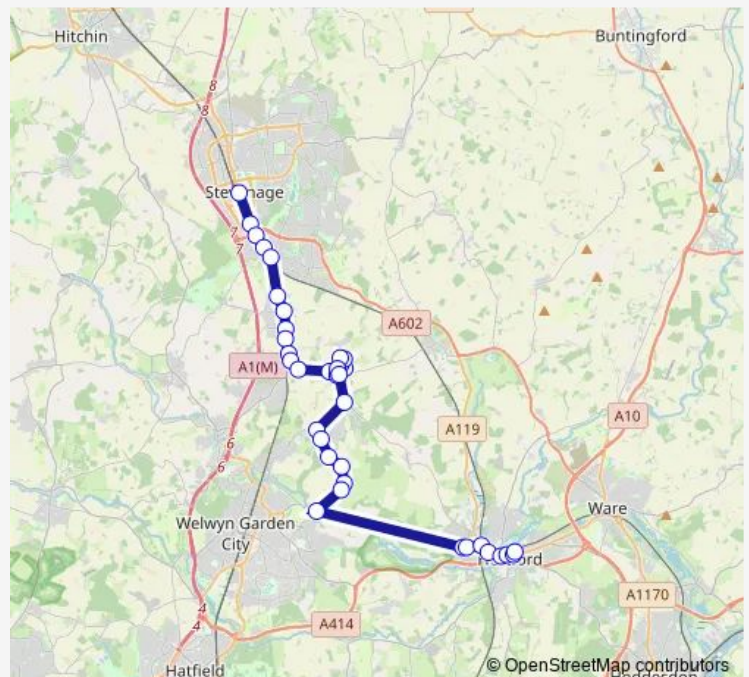

Thursday —

Friday 11:10

Saturday —

Sunday —

Route info

Direction: Bus Station

Stops: 36

Trip Duration: 0 hour 45 min

Direction

Bus Station — Bus Station

35 stops

[Open route schedule](#)

Bus Station

Theatre

St Andrews Church

County Hospital

Tuesday —

Wednesday 13:20

Thursday —

Friday 13:20

Saturday —

Sunday —

Route info

Direction: Bus Station

Stops: 35

Trip Duration: 0 hour 45 min

Monread Lodge

Gun Road

Station Road

Golf Club

The Roebuck Hotel

Tesco