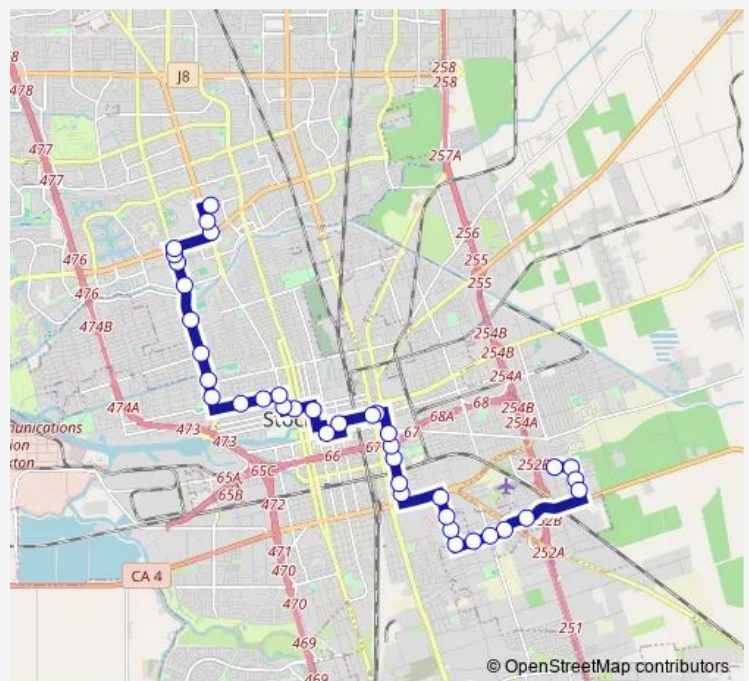

B & 6Th FS Northbound

B & 4Th NS Northbound

B & Martin Luther King Blvd NS Northbound

Wilson Wy & Jackson NS Northbound

Wilson Wy & Anderson NS Northbound

Wilson Wy & Hazelton FS Northbound

Wilson Wy & Lafayette NS Northbound

Wilson Wy & Market FS Northbound

Miner Ave & Sierra Nevada FS Westbound

Miner Ave & Airport Way FS Westbound

Stanislaus & Miner Av FS Southbound

Downtown Transit Center Dep A

Route schedule

Section & Oro (Woody'S) NS Eastbound — Mall Transfer (South)

Monday	07:20
Tuesday	07:20
Wednesday	07:20
Thursday	07:20
Friday	07:20
Saturday	—
Sunday	—

Route info

Direction: Section & Oro (Woody'S) NS Eastbound

Stops: 38

Trip Duration: 0 hour 49 min

378 — Section-Oro-Malls

Thursday 15:40

Friday 15:40

Saturday —

Sunday —

Route info

Direction: Mall Transfer (South)

Stops: 37

Trip Duration: 0 hour 53 min