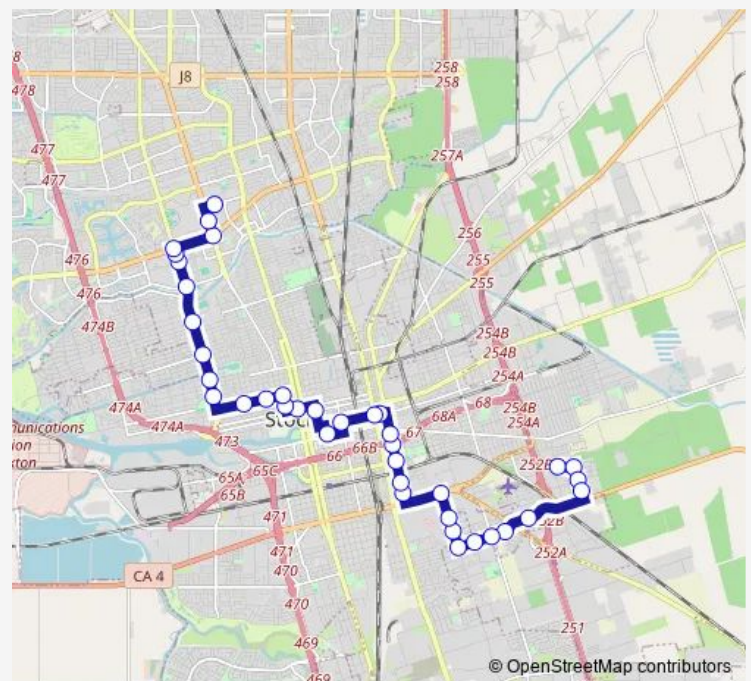

Wilson WY & Jackson NS Nb

Wilson WY & Anderson NS Nb

Wilson WY & Hazelton FS Nb

Wilson WY & Lafayette NS Nb

Wilson WY & Market FS Nb

Miner AVE & Sierra Nevada FS Wb

Miner AVE & Airport WAY FS Wb

Stanislaus & Miner AV FS Sb

### Route schedule

Section & ORO (Woody'S) NS Eb — Mall Transfer ARR (South)

Monday	07:20
Tuesday	07:20
Wednesday	07:20
Thursday	07:20
Friday	07:20
Saturday	—
Sunday	—

### Route info

Direction: Section & ORO (Woody'S) NS Eb

Stops: 38

Trip Duration: 0 hour 49 min

378 — Section-Oro-Malls

SAN Joaquin ST & OAK ST FS/Nb

Park ST & Center ST FS Wb

Madison ST & Flora ST NS/Nb

## Route info

Direction: Mall Transfer ARR (South)

Stops: 37

Trip Duration: 0 hour 53 min

Wilson WY & Anderson FS Sb

Wilson WY & Jackson ST FS Sb

B & MLK Blvd FS Sb

B & 4TH FS Sb