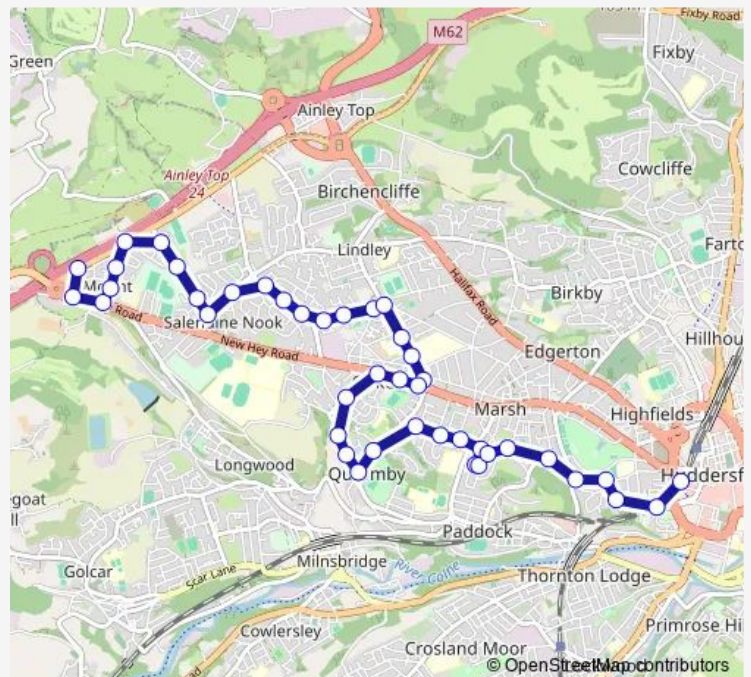

Thursday 08:04-18:09

Friday 08:04-18:09

Saturday 08:09-18:09

Sunday —

Route info

Direction: Lindley Moor Road Mount Roundabout

Stops: 43

Trip Duration: 0 hour 31 min

Reinwood Road Chesil Bank

Carr St Haywood Avenue

Carr St Wellfield Road

Carr St Smiths Avenue

Broomfield Rd Jim Lane

Link Road Heatherfield Rd

Link Road

Heatherfield Road

Dudley Rd Eldon Road

Grasmere Road

Gledholt Road

Oastler Avenue

Springwood Ave Oastler Avenue

Spring Grove Street

Bus Station

Direction

Thursday 08:15-18:15

Friday 08:15-18:15

Saturday 08:15-18:15

Sunday —

Route info

Direction: Bus Station stand N

Stops: 40

Trip Duration: 0 hour 27 min