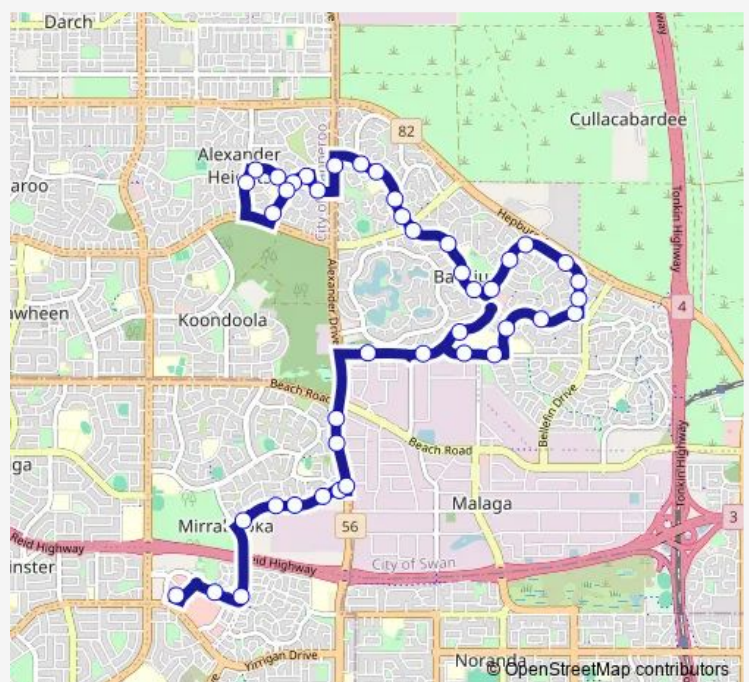

Cassowary Dr Before Bullfinch Wy

Cassowary Dr After Kiandra Pde

Pelican Pde After Cahow Gr

Pelican Pde After Larkspur L

Pelican Pde Before Kingfisher Av

Kingfisher Av After Pelican Pde

Kingfisher Av After Belvoir Pl

Kingfisher Av Before Pintail Pde

Kingfisher Av Before Meadowview Dr

Kingfisher Av After Lyrebird Sq

Kingfisher Av After Jacana Pde

Route schedule

School Rd John Septimus Roe Mirrabooka — Northumberland Av After Adaia Dr

Monday	15:45
Tuesday	15:45
Wednesday	15:45
Thursday	15:45
Friday	15:45
Saturday	—
Sunday	—

Route info

Direction: School Rd John Septimus Roe Mirrabooka

Stops: 36

Trip Duration: 0 hour 36 min

Illawarra Cr After Kingfisher Av