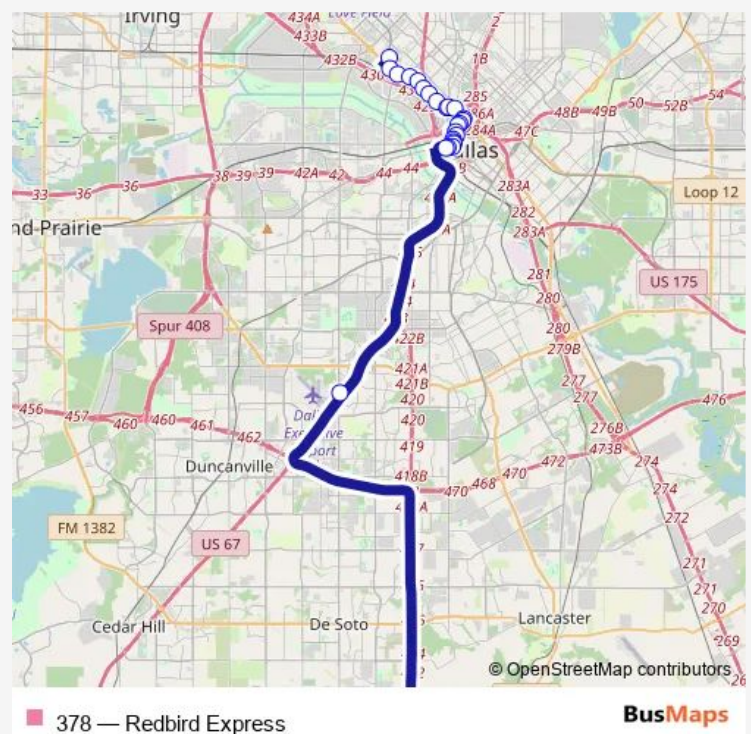

Mckinnon @ Houston - N - Ns

Harry Hines @ OAK Lawn - N - Mb

HARRY HINES @ VAGAS - N - FS

Route schedule

REDBIRD TC — SOUTHWEST MEDICAL DISTRICT/PARKLAND

Monday	05:30-18:30
Tuesday	05:30-18:30
Wednesday	05:30-18:30
Thursday	05:30-18:30
Friday	05:30-18:30
Saturday	—
Sunday	—

Route info

Direction: REDBIRD TC

Stops: 24

Trip Duration: 0 hour 36 min

Harry Hines @ Lucas - N - Ns

Harry Hines @ Kendall - N - Fs

SOUTHWEST MEDICAL DISTRICT/PARKLAND

DirectionSOUTHWEST MEDICAL DISTRICT/PARKLAND —
GLENN HEIGHTS P & R