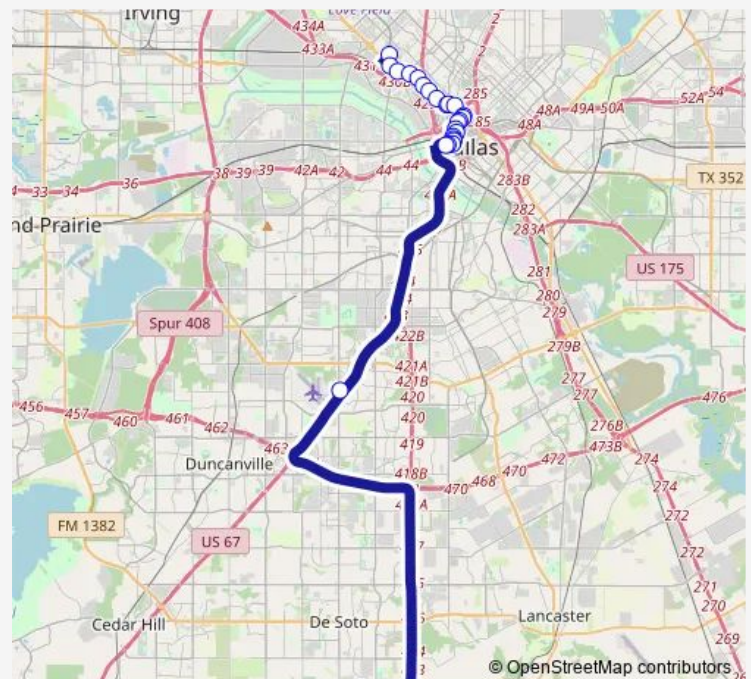

Mckinnon @ Houston - N - Ns

Harry Hines @ OAK Lawn - N - Mb

Harry Hines @ Vagas - N - Fs

Route schedule

Redbird Tc — Southwest Medical District/Parkland

Monday 05:30-18:30

Tuesday 05:30-18:30

Wednesday 05:30-18:30

Thursday 05:30-18:30

Friday 05:30-18:30

Saturday —

Sunday —

Route info

Direction: Redbird Tc

Stops: 24

Trip Duration: 0 hour 41 min

378 — Redbird Express

Harry Hines @ Lucas - N - Ns

Harry Hines @ Kendall - N - Fs

Southwest Medical District/Parkland

Direction

Southwest Medical District/Parkland — Glenn Heights P & R

25 stops

[Open route schedule](#)