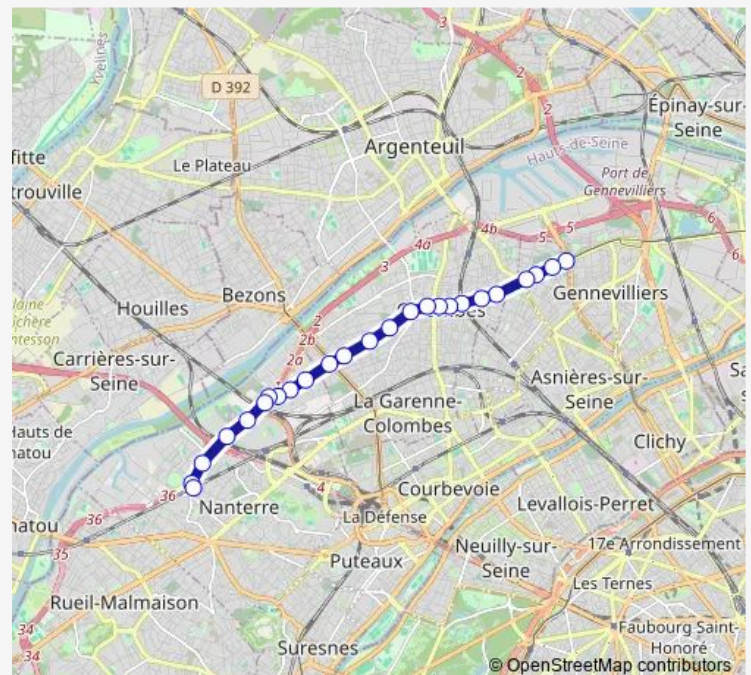

LES Grands Pres

Pont DE Rouen

Universite Paris 10

Route schedule

LES Courtilles — Nanterre-Ville Rer

Monday 00:10-23:50

Tuesday 00:10-23:50

Wednesday 00:10-23:50

Thursday 00:10-23:50

Friday 00:10-23:50

Saturday 00:10-23:50

Sunday 00:10-23:50

Route info

Direction: LES Courtilles

Stops: 25

Trip Duration: 0 hour 38 min

378 — (Nanterre-Ville RER <-> LES Courtilles) - Retour

Jean Baillet

Hoche

Nanterre - Ville RER - Faidherbe

Nanterre-Ville Rer

378 Bus time schedules and route maps are available in an offline PDF at busmaps.com. Use the busmaps.com website to see live bus times, train schedule or subway schedule, and step-by-step directions for all public transit in Nanterre