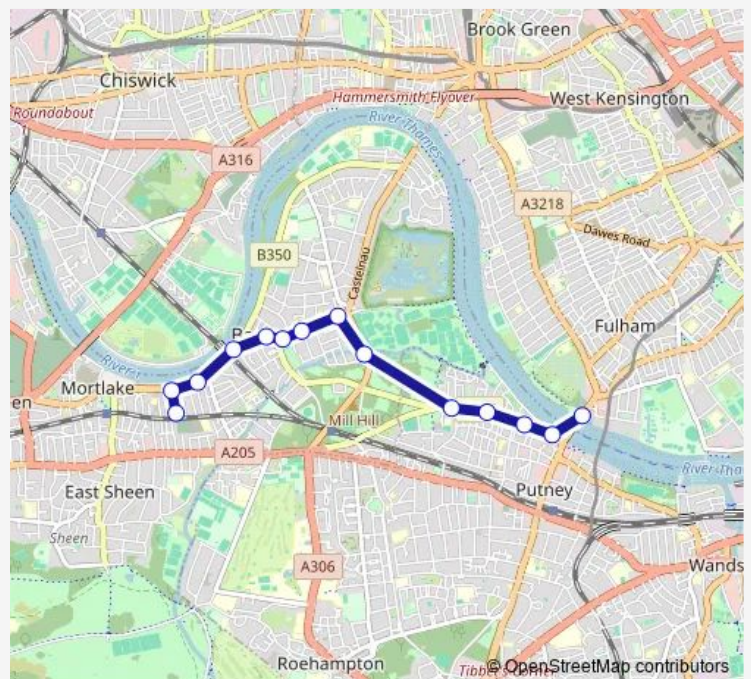

Barnes Pond

Barnes High Street

Barnes Bridge

White Hart Lane (Sw14)

Avondale Road

Mortlake Bus Station

Route schedule

Putney Bridge Station / Gonville Street — Mortlake Bus Station

Monday 00:05-23:50

Tuesday 00:05-23:50

Wednesday 00:05-23:50

Thursday 00:05-23:50

Friday 00:05-23:50

Saturday 00:05-23:50

Sunday 00:05-23:50

Route info

Direction: Putney Bridge Station / Gonville Street

Stops: 14

Trip Duration: 0 hour 15 min

Direction

Mortlake Bus Station — Putney Bridge Station / Gonville Street

15 stops

[Open route schedule](#)

Mortlake Bus Station