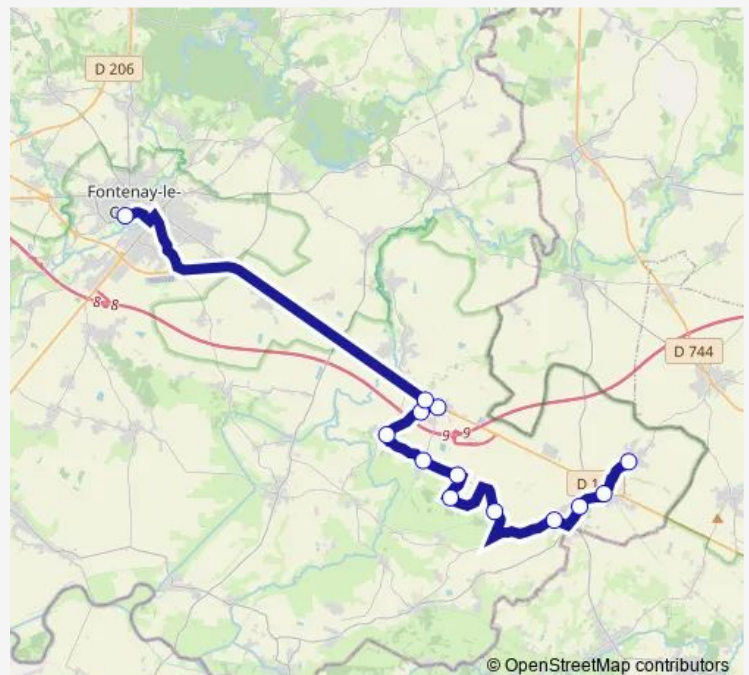

### Direction

Place Lesson N°28 — Pôle d'Échange

13 stops

[Open route schedule](#)

Place Lesson N°28

Rue de la Gare N°48

Place de la Mairie

Villeneuve Route de Bouillé

### Route schedule

Place Lesson N°28 — Pôle d'Échange

Monday	06:35
Tuesday	06:35
Wednesday	06:35
Thursday	06:35
Friday	06:35
Saturday	—
Sunday	—

### Route info

Direction: Place Lesson N°28

Stops: 13

Trip Duration: 0 hour 50 min

BENET\* Bus time schedules and route maps are available in an offline PDF at [busmaps.com](https://busmaps.com). Use the [busmaps.com](https://busmaps.com) website to see live bus times, train schedule or subway schedule, and step-by-step directions for all public transit in Niort