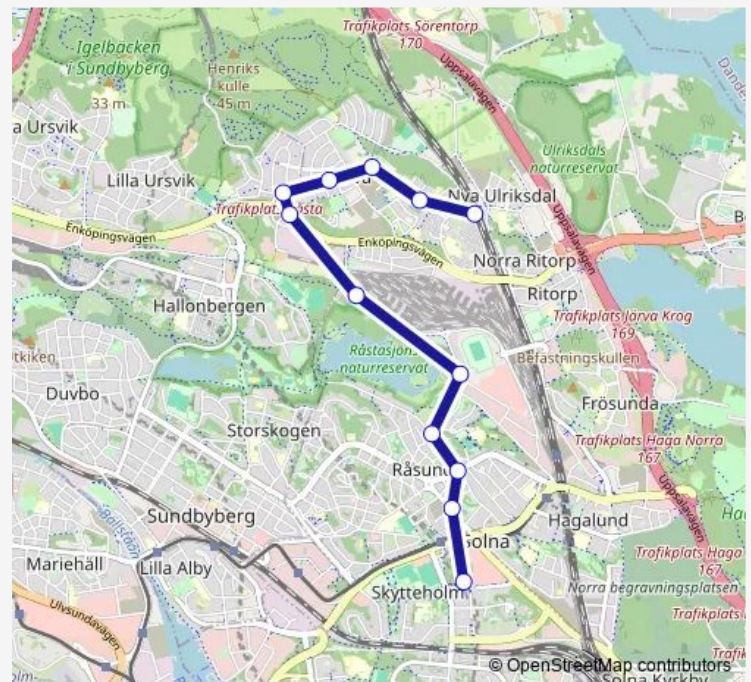

Friday 05:26-23:25

Saturday 05:55-23:25

Sunday 05:55-23:25

Route info

Direction: Ulriksdal station

Stops: 12

Trip Duration: 0 hour 23 min

505

BusMaps

Direction

Solna centrum T-bana — Ulriksdal station

15 stops

[Open route schedule](#)

Solna centrum T-bana

Frösundaleden

Trappgränd

Wednesday 00:03-23:31

Thursday 00:03-23:31

Friday 00:03-23:31

Saturday 00:03-23:03

Sunday 00:03-23:03

Route info

Direction: Solna centrum T-bana

Stops: 15