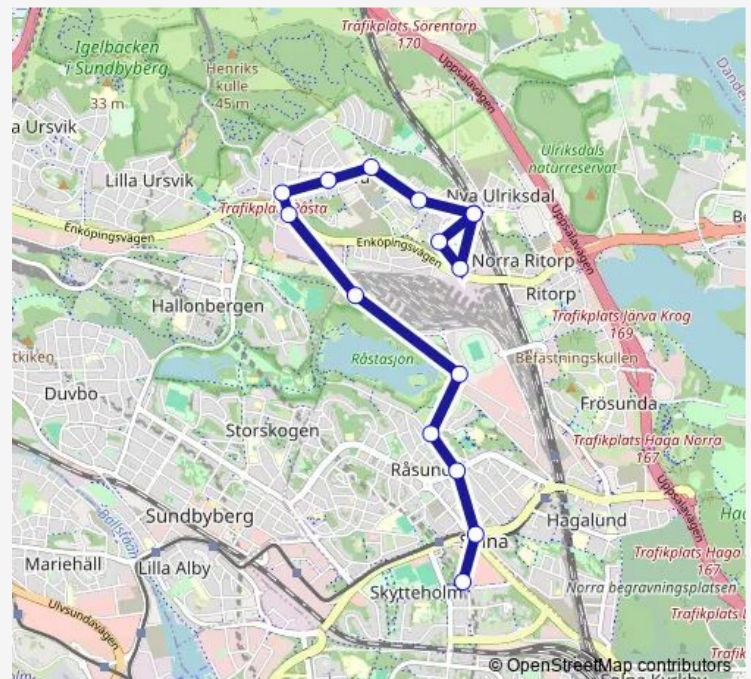

Friday 05:26-23:25

Saturday 05:55-23:25

Sunday 05:55-23:25

Route info

Direction: Ulriksdal station

Stops: 12

Trip Duration: 0 hour 21 min

■ 505

BusMaps

Direction

Solna centrum T-bana — Ulriksdal station

15 stops

[Open route schedule](#)

Solna centrum T-bana

Frösundaleden

Trappgränd

Wednesday 00:03-23:31

Thursday 00:03-23:31

Friday 00:03-23:31

Saturday 00:03-23:03

Sunday 00:03-23:03

Route info

Direction: Solna centrum T-bana

Stops: 15