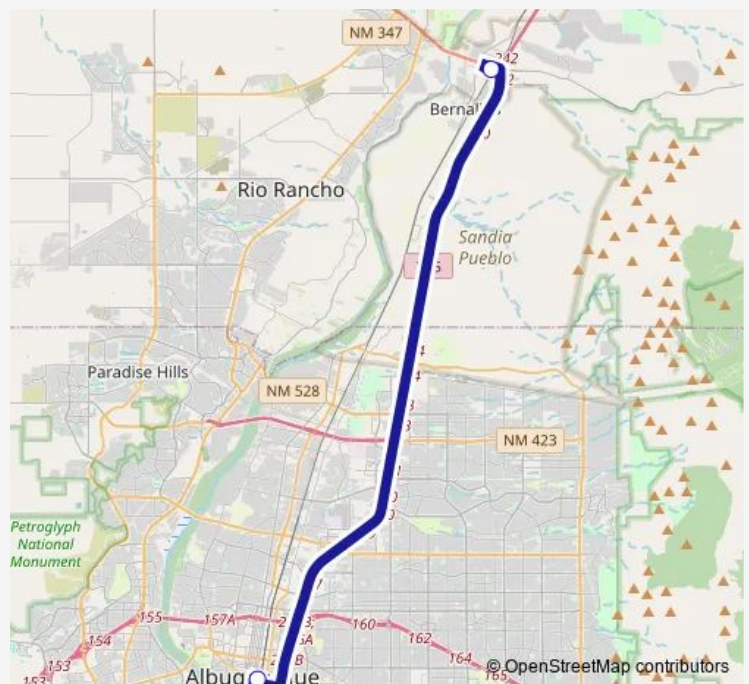

Bus 505 Sandoval County / US 550 to Albuquerque

[Go to website](#)

Direction

Sandoval County/U.S. 550 Rail Runner Station — A.T.C. (Bay N)

2 stops

[Open route schedule](#)

Sandoval County/U.S. 550 Rail Runner Station

A.T.C. (Bay N)

Route schedule

Sandoval County/U.S. 550 Rail Runner Station — A.T.C. (Bay N)

Monday	05:51
Tuesday	05:51
Wednesday	05:51
Thursday	05:51
Friday	05:51
Saturday	—
Sunday	—

Route info

Direction: Sandoval County/U.S. 550 Rail Runner Station

Stops: 2

Trip Duration: 0 hour 29 min

■ 505 — Sandoval County / US 550 to Albuquerque

505 Bus time schedules and route maps are available in an offline PDF at busmaps.com. Use the busmaps.com website to see live bus times, train schedule or subway schedule, and step-by-step directions for all public transit in