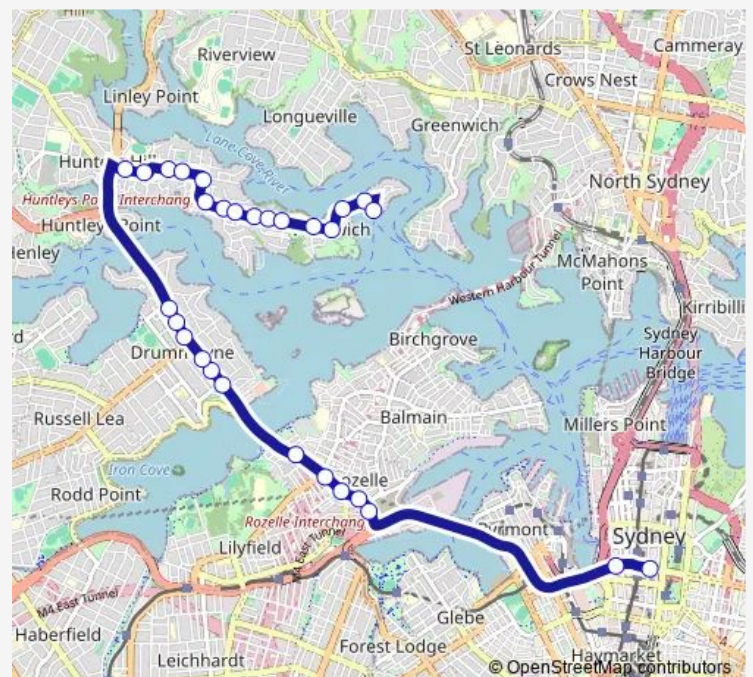

Victoria Rd Before Seymour St

Victoria Rd Before Lyons Rd

Victoria Rd At Edwin St

Victoria Rd Before Day St

Route schedule

Woolwich Wharf, Valentia St — Clarence St After Druitt St

Monday 06:50-08:55

Tuesday 06:50-08:55

Wednesday 06:50-08:55

Thursday 06:50-08:55

Friday 06:50-08:55

Saturday —

Sunday —

Route info

Direction: Woolwich Wharf, Valentia St

Stops: 31

Trip Duration: 0 hour 37 min

505 — City Town Hall to Woolwich

Victoria Rd After Park Av

Victoria Rd Opp Clubb St

Victoria Rd After Terry St

Victoria Rd At Wellington St

Victoria Rd After Darling St

Victoria Rd Before Evans St

Saturday —

Sunday —

Route info

Direction: Town Hall, Park St, Stand K

Stops: 29

Trip Duration: 0 hour 32 min

Woolwich Rd Opp Elgin St

Woolwich Rd At Gale St