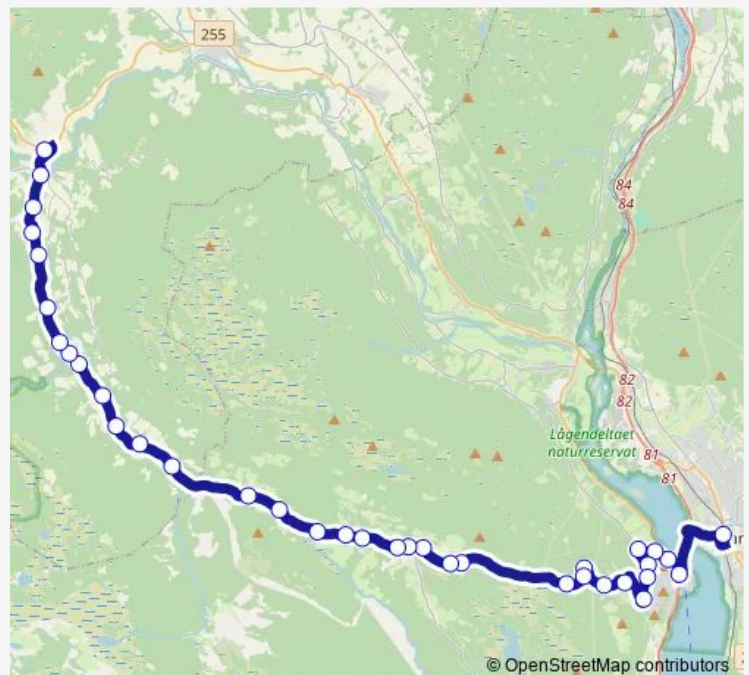

Thursday 08:05-14:15

Friday 08:05-14:15

Saturday —

Sunday —

Route info

Direction: Forsetskolene

Stops: 35

Trip Duration: 1 hour 0 min