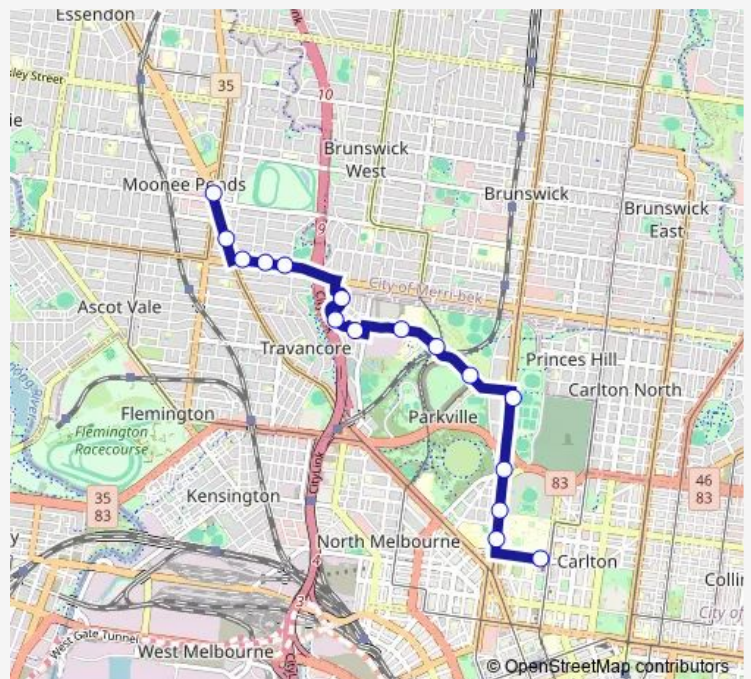

Route schedule

Melbourne University/Grattan St (Carlton) — Moonee Ponds Interchange/Mt Alexander Rd (Moonee Ponds)

Monday	06:48-21:10
Tuesday	06:48-21:10
Wednesday	06:48-21:10
Thursday	06:48-21:10
Friday	06:48-21:10
Saturday	07:55-18:40
Sunday	07:55-20:50

Route info

Direction: Melbourne University/Grattan St (Carlton)

Stops: 17

Trip Duration: 0 hour 22 min

505 — Melbourne University - Moonee Ponds

Direction

Melbourne University/Grattan St (Carlton) — Moonee Ponds Interchange/Mt Alexander Rd (Moonee Ponds)

17 stops

[Open route schedule](#)

Melbourne University/Grattan St (Carlton)

Royal Melbourne Hospital/Royal Pde (Parkville)

Morrah St/Royal Pde (Parkville)

The Avenue/Royal Pde (Parkville)

Princes Park/Royal Pde (Parkville)

Saturday 08:35-21:45

Sunday 09:15-21:45

Route info

Direction: Melbourne University/Grattan St (Carlton)

Stops: 17

Trip Duration: 0 hour 27 min

Direction

Moonee Ponds Interchange/Mt Alexander Rd (Moonee Ponds) — Melbourne University/Grattan St (Carlton)