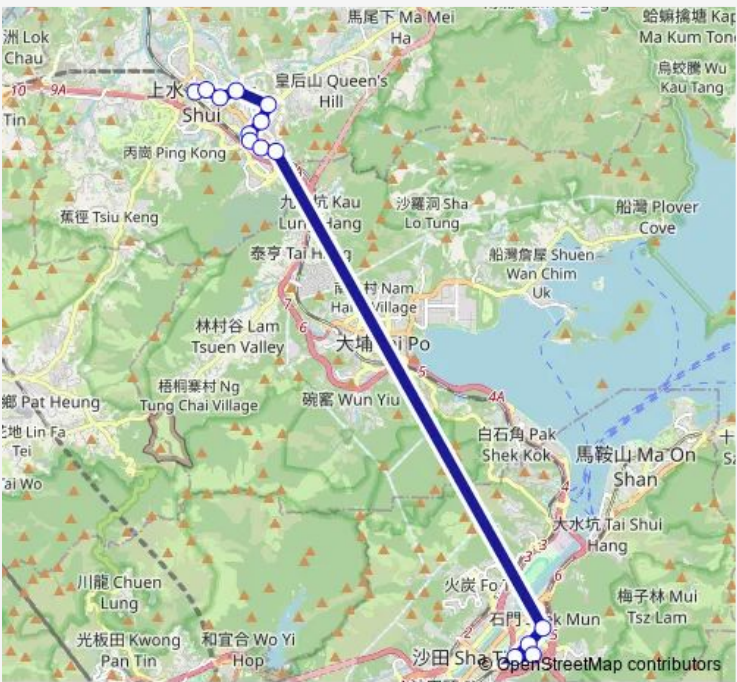

Route schedule
 SAN FAT STREET MINIBUS TERMINUS — NGAU PEI
 SHA STREET MINIBUS TERMINUS

Monday	06:30-19:00
Tuesday	06:30-19:00
Wednesday	06:30-19:00
Thursday	06:30-19:00
Friday	06:30-19:00
Saturday	06:30-19:00
Sunday	06:30-19:00

Route info

Direction: SAN FAT STREET MINIBUS TERMINUS

Stops: 14

Trip Duration: 0 hour 41 min

■ 505 — Sheung Shui SAN FAT Street - SHA TIN Yuen Chau Kok **BusMaps**

Direction

NGAU PEI SHA STREET MINIBUS TERMINUS — SAN FAT STREET MINIBUS TERMINUS

18 stops

[Open route schedule](#)

NGAU PEI SHA STREET MINIBUS TERMINUS

NGAN SHING STREET OUTSIDE ST. ROSE OF LIMA'S COLLEGE

CHAP WAI KON STREET, NEAR PRINCE OF WALES HOSPITAL A&E

CHAP WAI KON STREET, NEAR CITY ONE STATION|CHAP WAI KON STREET, OUTSIDE CITY ONE STATION

Direction: NGAU PEI SHA STREET MINIBUS TERMINUS

Stops: 18

Trip Duration: 0 hour 41 min

505 Bus time schedules and route maps are available in an offline PDF at busmaps.com. Use the busmaps.com website to see live bus times, train schedule or subway schedule, and step-by-step directions for all public transit in Tai Po