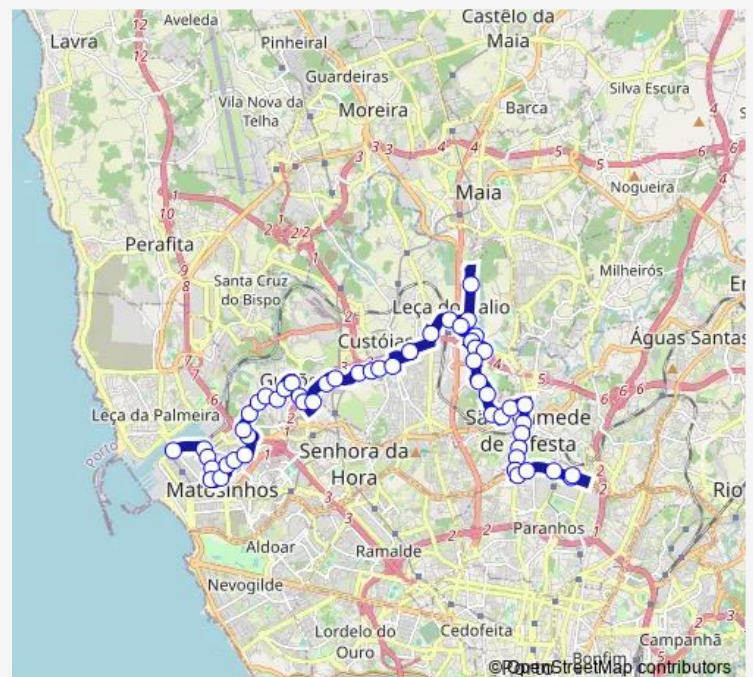

Monte DOS Pupos

### Route schedule

Matosinhos Mercado — Hosp. S. João (Circunvalação)

Monday 06:00-23:20

Tuesday 06:00-23:20

Wednesday 06:00-23:20

Thursday 06:00-23:20

Friday 06:00-23:20

Saturday 06:00-23:20

### Route info

Direction: Matosinhos Mercado

Stops: 53

Trip Duration: 0 hour 47 min

505 — Hospital S. João - Matosinhos (Mercado)

Custóias (Metro)

Cândido Reis (Metro)

R. Gatões