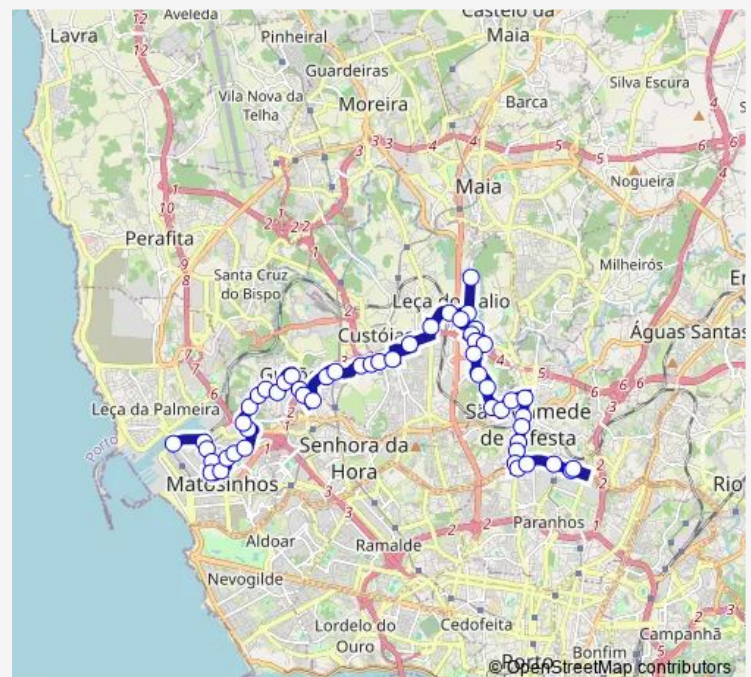

Thursday 06:00-22:35

Friday 06:00-22:35

Saturday 06:00-22:35

Sunday 06:00-22:35

Route info

Direction: Hosp. S. João (Circunvalação)

Stops: 51

Trip Duration: 0 hour 40 min