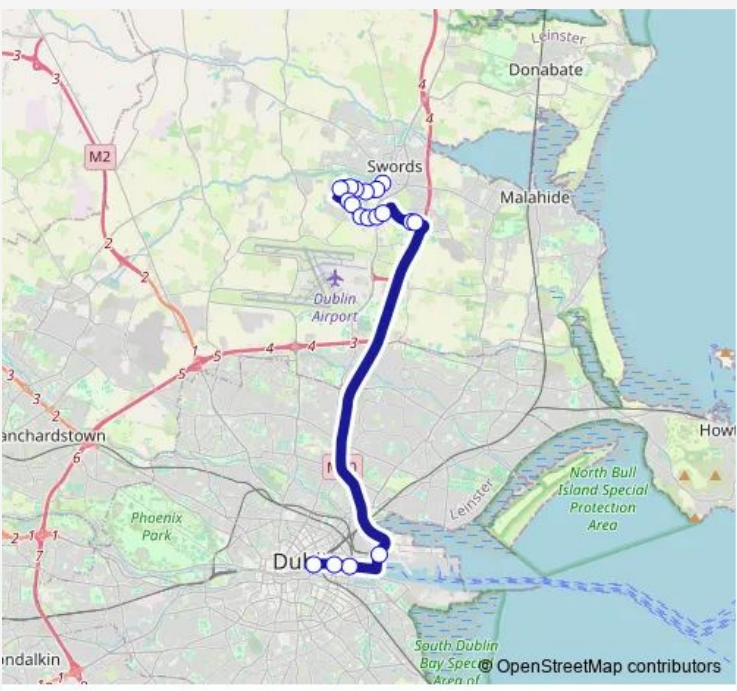

Bus 505 Rathingle, Rathingle Road - Dublin, Marlborough Street

[Go to website](#)

Direction
 Forest Road — Eden Quay

18 stops

[Open route schedule](#)

- Forest Road
- Ballintrane Wood
- River Valley Drive
- River Valley Heights
- River Valley Road
- Brookdale Drive
- Forest View
- Cherry Avenue
- Boroimhe Laurels
- Boroimhe Maples
- Nevinstown Lane
- Airside
- Holywell Cres South
- Holywell Close
- East Wall Road
- Convention Centre
- Chq
- Eden Quay

Route schedule
 Forest Road — Eden Quay

Monday	06:25-08:25
Tuesday	06:25-08:25
Wednesday	06:25-08:25
Thursday	06:25-08:25
Friday	06:25-08:25
Saturday	08:10-13:10
Sunday	—

Route info

Direction: Forest Road

Stops: 18

Trip Duration: 0 hour 30 min

■ 505 — Rathingle, Rathingle Road - Dublin, Marlborough Street **BusMaps**

Direction

undefined — undefined

0 stops

[Open route schedule](#)

Route schedule

Friday

—

Saturday

16:05-18:05

Sunday

15:45-18:15

Route info

Direction: Eden Quay