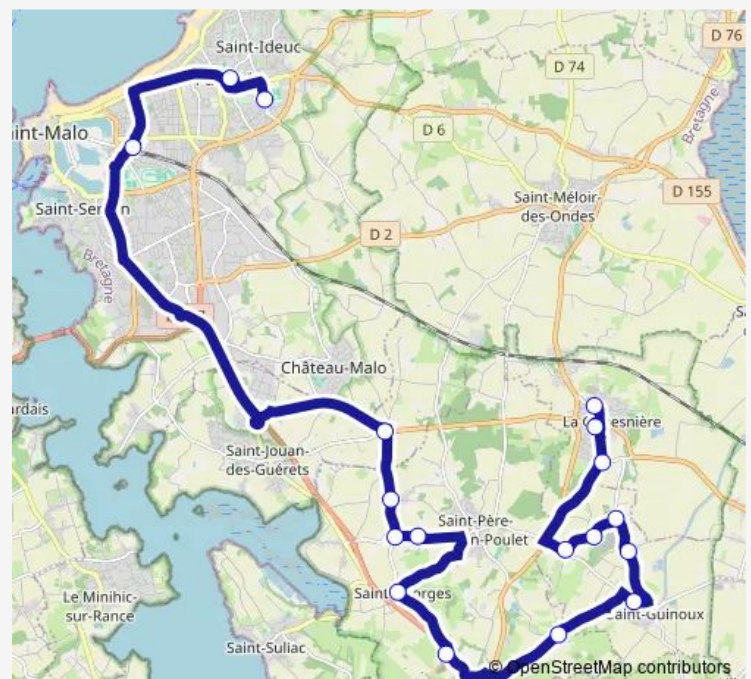

Bus 505 Ligne 505

[Go to website](#)

Direction

Henri Lemarié — Chaumières

18 stops

[Open route schedule](#)

Henri Lemarié

Choisy

Gares - Quai D

La Chapelle de la Lande

Les Chênes

Les Guinéheux

Le Hervelin

Saint-Georges

Le Tertre

La Mare

Route schedule

Henri Lemarié — Chaumières

Monday 16:35

Tuesday 16:35

Wednesday —

Thursday 16:35

Friday 16:35

Saturday —

Sunday —

Route info

Direction: Henri Lemarié

Stops: 18

Trip Duration: 1 hour 2 min

505 — Ligne 505

505 Bus time schedules and route maps are available in an offline PDF at busmaps.com. Use the busmaps.com website to see live bus times, train schedule or subway schedule, and step-by-step directions for all public transit in Saint-Malo