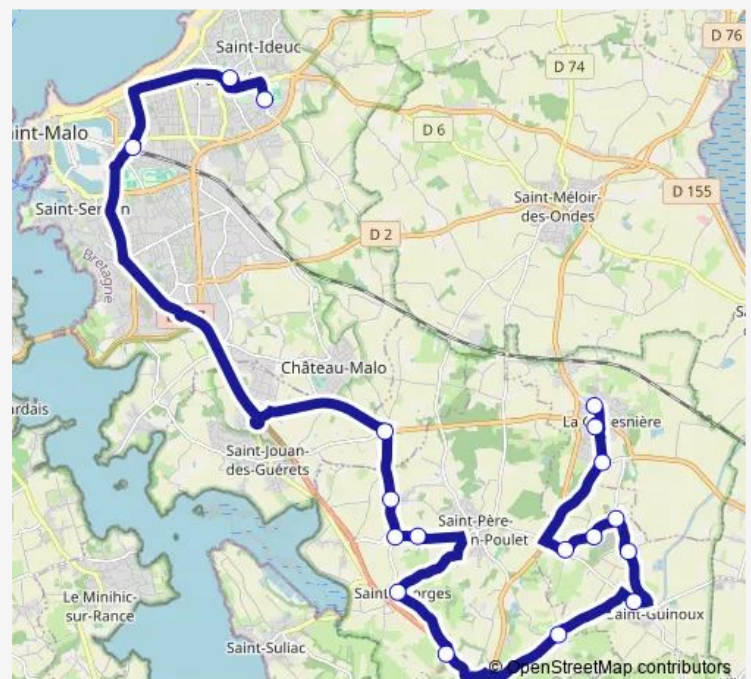

Bus 505 Ligne 505

[Go to website](#)**Direction**

Henri Lemarié — Chaumières

18 stops

[Open route schedule](#)

Henri Lemarié

Choisy

Gares - Quai C

Les Fontaines

La Garde

Trélat

Les Landes

Bonaban

La Gouesnière Centre

Chaumières

Route schedule

Henri Lemarié — Chaumières

Monday 16:35

Tuesday 16:35

Wednesday —

Thursday 16:35

Friday 16:35

Saturday —

Sunday —

Route info

Direction: Henri Lemarié

Stops: 18

Trip Duration: 1 hour 2 min

505 — Ligne 505

505 Bus time schedules and route maps are available in an offline PDF at busmaps.com. Use the busmaps.com website to see live bus times, train schedule or subway schedule, and step-by-step directions for all public transit in Saint-Malo