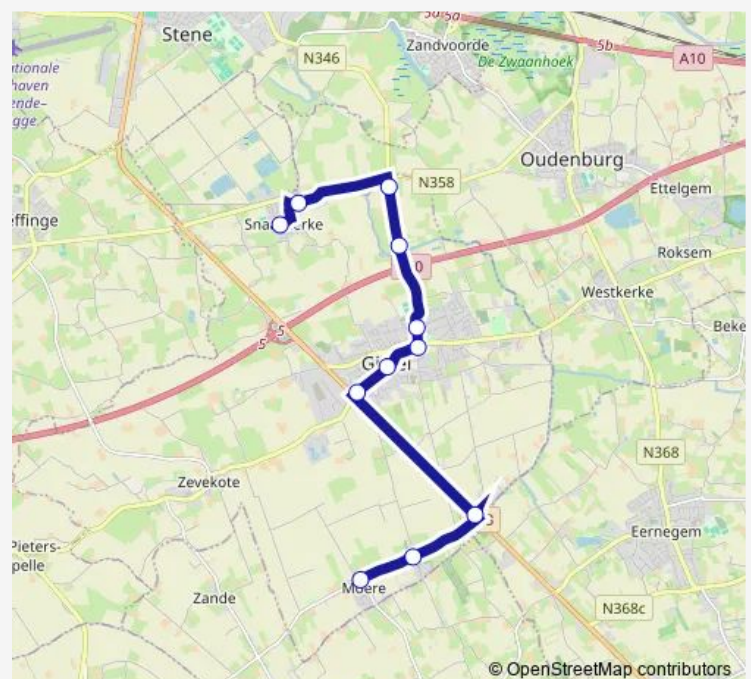

## Route schedule

Moere Dorp — Snaaskerke Kerk

Monday 09:49-19:49

Tuesday 09:49-19:49

Wednesday 09:49-19:49

Thursday 09:49-19:49

Friday 09:49-19:49

Saturday —

## Route info

Direction: Moere Dorp

Stops: 11

Trip Duration: 0 hour 20 min

505 — Moere - Gistel - Snaaskerke

**Direction**

Moere Dorp — Snaaskerke Kerk

11 stops