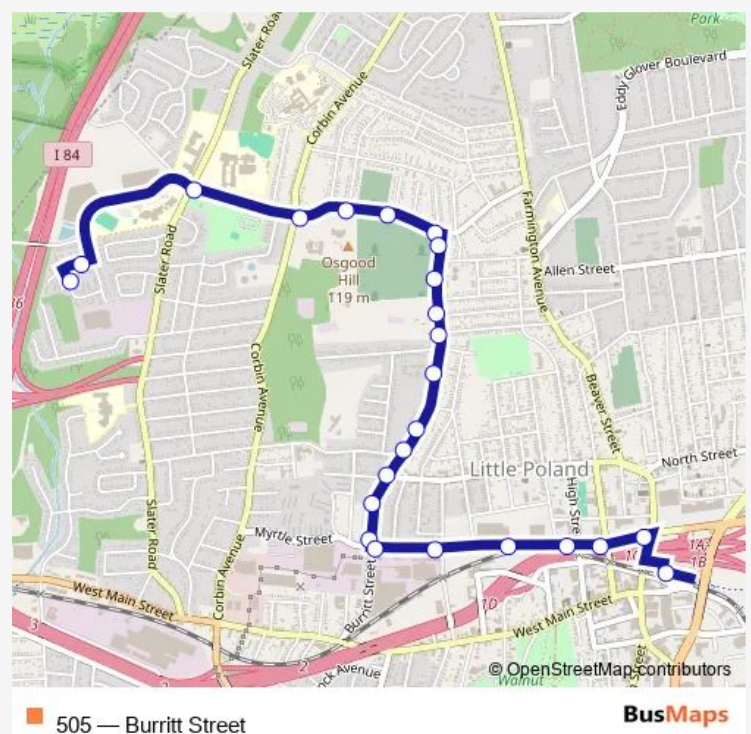

Myrtle St @ Curtis St

Myrtle St @ 200 Myrtle St

Myrtle St @ High St

Route schedule

Marwood Dr @ 17 Marwood Dr — Ctfastrak Downtown
New Britain Station @ Bay M

Monday	05:27-00:31 ⁺¹
Tuesday	05:27-00:31 ⁺¹
Wednesday	05:27-00:31 ⁺¹
Thursday	05:27-00:31 ⁺¹
Friday	05:27-00:31 ⁺¹
Saturday	06:31-00:31 ⁺¹
Sunday	07:31-20:31

Route info

Direction: Marwood Dr @ 17 Marwood Dr

Stops: 24

Trip Duration: 0 hour 13 min

Myrtle St @ opp Walgreens

Myrtle St @ Main St

Ctfastrak Downtown New Britain Station @ Bay M

Direction

Ctfastrak Downtown New Britain Station @ Bay M — Marwood Dr @ 17 Marwood Dr

41 stops

[Open route schedule](#)

Ctfastrak Downtown New Britain Station @ Bay M

Myrtle St @ Main St

Myrtle St @ Walgreens

High St @ Lafayette St

Direction: Ctfastrak Downtown New Britain Station @ Bay M

Stops: 41

Trip Duration: 0 hour 21 min

Corbin Ave @ Heather Ln

Corbin Ave @ Opp Walker Rd

Corbin Ave @ Yew Pl

Horseplain Rd @ The Jefferson House

Skipper St @ Ronald Rd