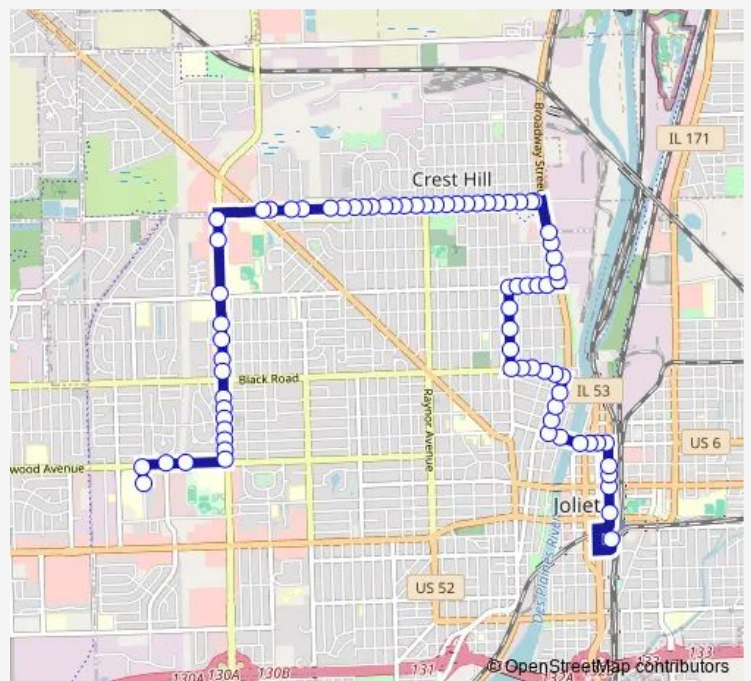

Bus 505 West Joliet Loop

[Go to website](#)

Direction

Pace Transit Center Bay G — Madison/Provena St.
Joseph Medical Center

68 stops

[Open route schedule](#)

Pace Transit Center Bay G

Joliet Union Station (Scott St & Jefferson St)

Center/Marion

Center/De Kalb

Center/Allen

Center/Wallace

Center/Morgan

Morgan/Pleasant

Morgan/Hyde Park

Morgan/Comstock

Morgan/Illinois

Morgan/Dewey

Morgan/Hunter

Route schedule

Pace Transit Center Bay G — Madison/Provena St.
Joseph Medical Center

Monday	06:10-18:10
Tuesday	06:10-18:10
Wednesday	06:10-18:10
Thursday	06:10-18:10
Friday	06:10-18:10
Saturday	10:10-17:10
Sunday	—

Route info

Direction: Pace Transit Center Bay G

Stops: 68

Trip Duration: 0 hour 26 min

505 — West Joliet Loop

Morgan/Willow

Morgan/Raynor

Morgan/William