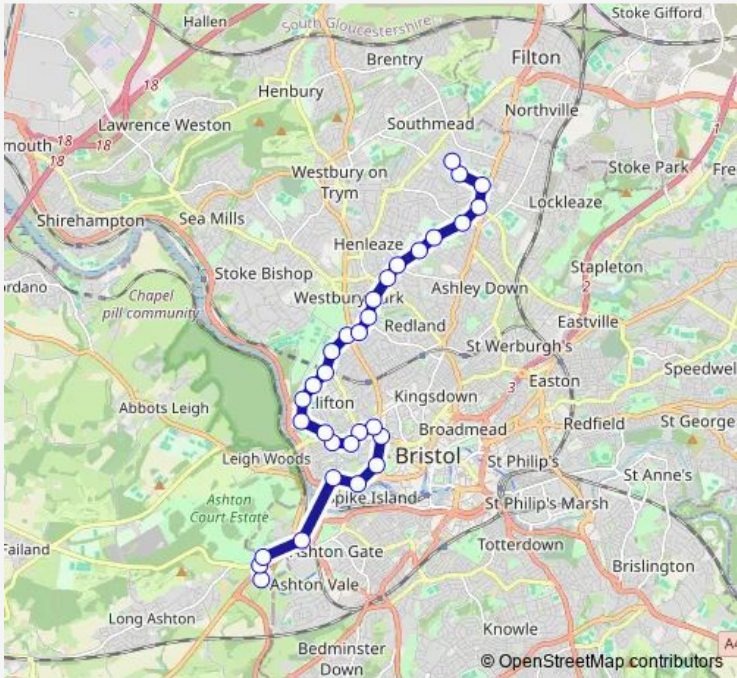

Bus 505 Long Ashton P&R - Southmead Hospital

[Go to website](#)

Direction
 Southmead Hospital — Blackmoors Lane
 30 stops
[Open route schedule](#)

- Southmead Hospital
- Dorian Way
- Dorian Road
- Muller Road Top
- Church Road
- Wellington Hill
- Longmead Avenue
- Phoenix Grove
- Springfield Grove
- Halsbury Road
- Bayswater Avenue
- St Oswald's Road
- Grove Road
- Black Boy Hill
- Upper Belgrave Road
- The Avenue
- College Road
- Bridge Valley Road
- Percival Road
- Christ Church
- Clifton Village

Route schedule
 Southmead Hospital — Blackmoors Lane

Monday	21:10-22:10
Tuesday	21:10-22:10
Wednesday	21:10-22:10
Thursday	21:10-22:10
Friday	21:10-22:10
Saturday	21:10-22:10
Sunday	10:25-18:25

Route info
 Direction: Southmead Hospital
 Stops: 30
 Trip Duration: 0 hour 29 min

Route info

Direction: Southmead Hospital

Stops: 30

Trip Duration: 0 hour 33 min

Jacob's Wells Road

Hotwell Road

Merchants Road

Winterstoke Road

Direction: Long Ashton P&R

Stops: 31

Trip Duration: 0 hour 31 min

Longmead Avenue

Church Road

Muller Road Top

Dorian Road

Dorian Way