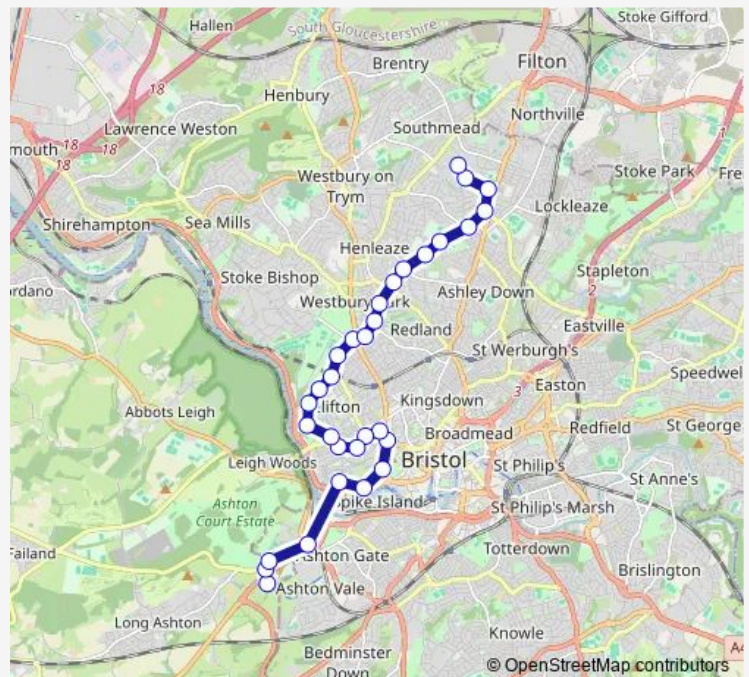

Route schedule

Southmead Hospital — Blackmoors Lane

Monday	21:10-22:10
Tuesday	21:10-22:10
Wednesday	21:10-22:10
Thursday	21:10-22:10
Friday	21:10-22:10
Saturday	21:10-22:10
Sunday	10:25-18:25

Route info

Direction: Southmead Hospital

Stops: 30

Trip Duration: 0 hour 39 min

■ 505 — Long Ashton P&R - Southmead Hospital

Victoria Square

Students Union

Victoria Rooms

Queen's Road

[Open route schedule](#)

Southmead Hospital

Dorian Way

Dorian Road

Muller Road Top

Church Road

Wellington Hill

Longmead Avenue

Friday 06:20-20:10

Saturday 06:30-20:10

Sunday —

Route info

Direction: Southmead Hospital

Stops: 30

Trip Duration: 0 hour 33 min

Jacob's Wells Road