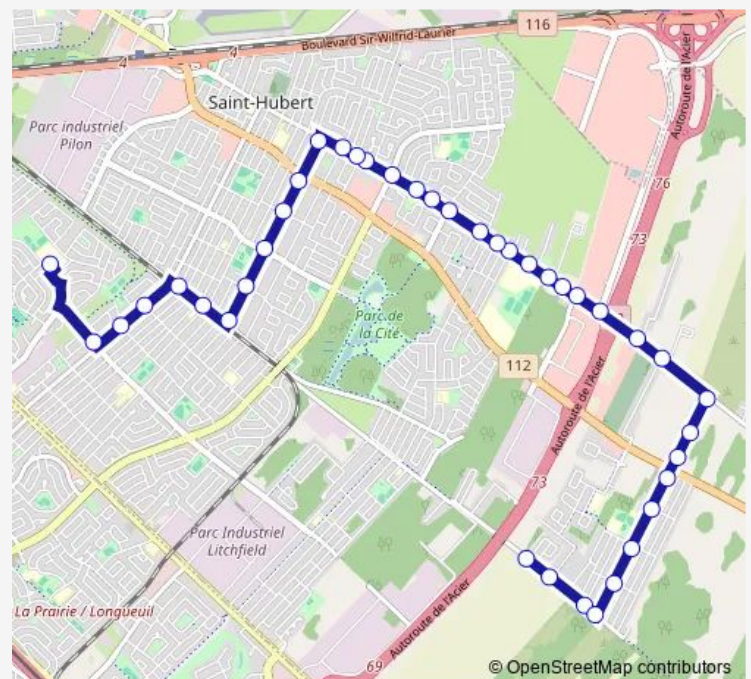

ch. de Chambly / de Kensington

ch. de Chambly / d'York

ch. de Chambly / Davidson

Route schedule

Kimber / Régina-Gagnon — École Centennial High School

Monday 09:00

Tuesday 09:00

Wednesday 09:00

Thursday 09:00

Friday 09:00

Saturday —

Sunday —

Route info

Direction: Kimber / Régina-Gagnon

Stops: 40

Trip Duration: 0 hour 25 min