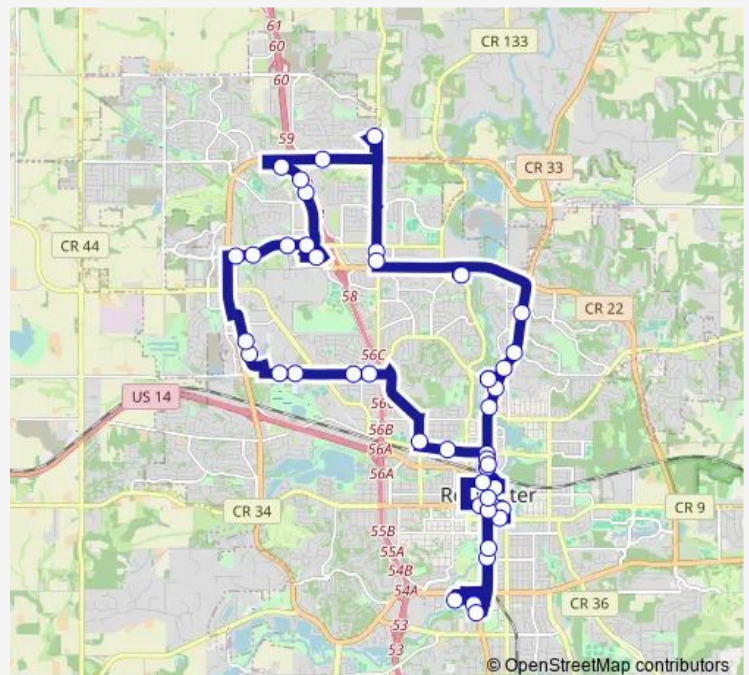

Direction

Pwtoc Depot — 125 Live

2 stops

[Open route schedule](#)

Pwtoc Depot

125 Live

Route schedule

Pwtoc Depot — 125 Live

Monday	—
Tuesday	08:05
Wednesday	—
Thursday	—
Friday	08:05
Saturday	—
Sunday	—

Route info

Direction: Pwtoc Depot

Stops: 2

Trip Duration: 0 hour 10 min

Direction

125 Live — Pwtoc Depot

2 stops

[Open route schedule](#)

125 Live

Pwtoc Depot

Route schedule

125 Live — Pwtoc Depot

Monday	—
Tuesday	15:39
Wednesday	—
Thursday	—
Friday	15:39
Saturday	—
Sunday	—

Route info

Direction: 125 Live

Route info

Direction: 125 Live

Stops: 45

Trip Duration: 1 hour 24 min

19 ST NW AND West OF 32 AVE Nw

Comm DR NW AT Costco

Comm DR NW AT CUB Foods

41 ST AND E OF W CIR DR Nw