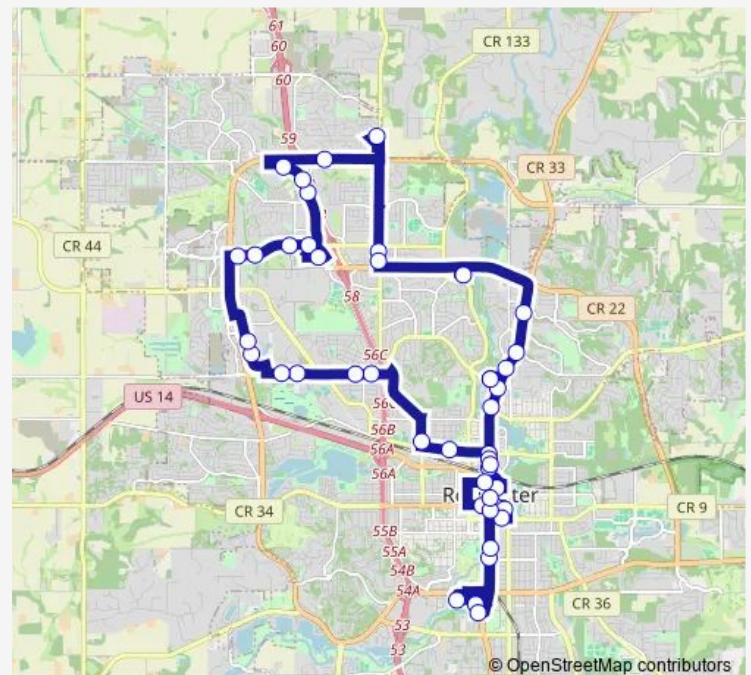

Bdwy AVE N AT Oakrdg Apts

Bdwy AVE N AT Bryk Apts

1 ST NE AND 1 AVE Ne

2 ST NW AND 1 AVE Nw

Downtown Transit CTR A

2 ST SE AND 1 AVE Se

3 AVE SE AND South OF 2 ST Se

4 ST SE AT Government Ctr

7 ST NW AND 7 AVE Nw

Route schedule

125 Live — 125 Live

Monday —

Tuesday 08:15-14:15

Wednesday —

Thursday —

Friday 08:15-14:15

Saturday —

Sunday —

Route info

Direction: 125 Live

Stops: 45

Trip Duration: 1 hour 24 min

11 AVE NW AND 9 ST Nw

18 1/2 AVE NW AND 19 ST Nw

19 ST NW AND 20 AVE Nw

19 ST NW AND East OF 32 AVE Nw

19 ST NW AND West OF 32 AVE Nw

Comm DR NW AT Costco

Comm DR NW AT CUB Foods

41 ST AND E OF W CIR DR Nw

41 ST NW AND Arboretum DR Nw

41 ST NW AND West OF 31 AVE Nw