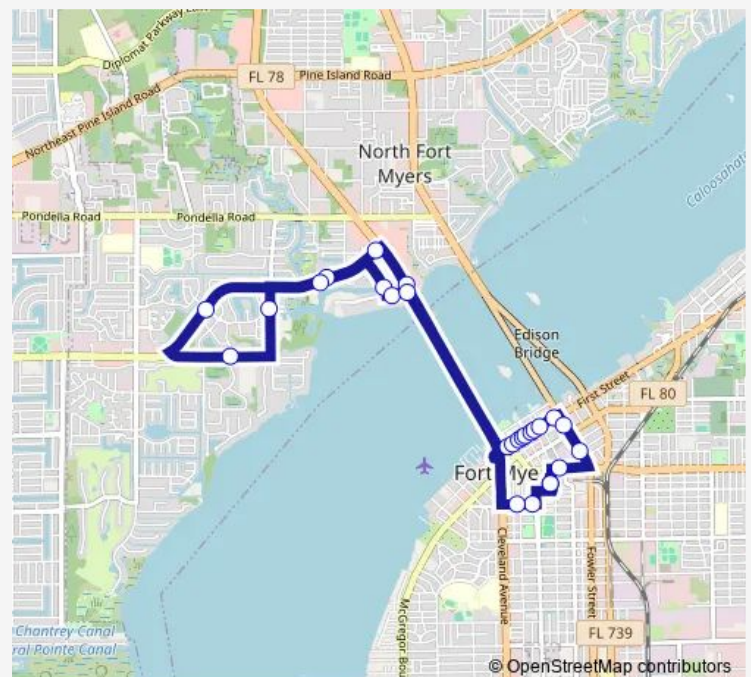

Victoria AVE @ Grand Ave

N Cleveland AVE @ North KEY DR-Sb

Hancock Bridge @ US 41

Hancock Bridge @ Palm AVE Wb

Moody River East

Moody River South

Moody River West

Hancock Bridge @ Palm AVE Eb

First ST @ Jackson St

First ST @ Jackson St

First ST @ LEE St

Route schedule

Rosa Parks Transportation Ctr — Rosa Parks Transportation Ctr

Monday 11:00-22:30

Tuesday 11:00-22:30

Wednesday 11:00-22:30

Thursday 11:00-22:30

Friday 11:00-22:30

Saturday 11:00-22:30

Sunday 11:00-22:30

Route info

Direction: Rosa Parks Transportation Ctr

Stops: 26

Trip Duration: 0 hour 50 min

505 — Route 505 Gold Line Trolley

FM Downtown Library - First Street @ Royal Palm Av

Fowler ST @ Second St

Fowler ST @ Second St

MLK Blvd @ LEE St

Rosa Parks Transportation Ctr

505 Bus time schedules and route maps are available in an offline PDF at busmaps.com. Use the busmaps.com website to see live bus times, train schedule or subway schedule, and step-by-step directions for all public transit in Fort Myers