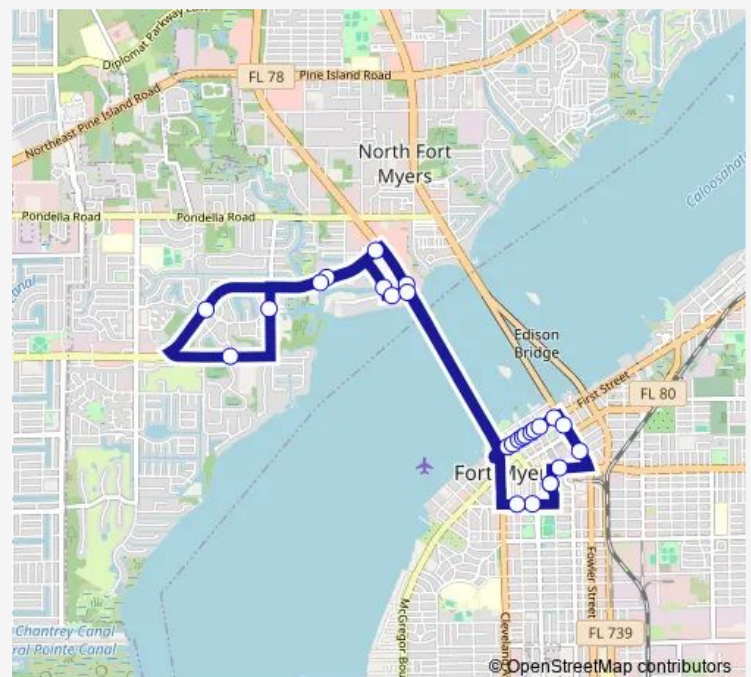

Victoria AVE @ Grand Ave

N Cleveland AVE @ North KEY DR-Sb

Hancock Bridge @ US 41

Hancock Bridge @ Palm AVE Wb

Moody River East

Moody River South

Moody River West

Hancock Bridge @ Palm AVE Eb

First ST @ Jackson St

First ST @ Jackson St

First ST @ LEE St

Route schedule

Rosa Parks Transportation Ctr — Rosa Parks Transportation Ctr

Monday 11:00-22:30

Tuesday 11:00-22:30

Wednesday 11:00-22:30

Thursday 11:00-22:30

Friday 11:00-22:30

Saturday 11:00-22:30

Sunday 11:00-22:30

Route info

Direction: Rosa Parks Transportation Ctr

Stops: 26

Trip Duration: 0 hour 50 min

505 — Route 505 Gold Line Trolley

FM Downtown Library - First Street @ Royal Palm Av

Fowler ST @ Second St

Fowler ST @ Second St

MLK Blvd @ LEE St

Rosa Parks Transportation Ctr

505 Bus time schedules and route maps are available in an offline PDF at busmaps.com. Use the busmaps.com website to see live bus times, train schedule or subway schedule, and step-by-step directions for all public transit in Fort Myers