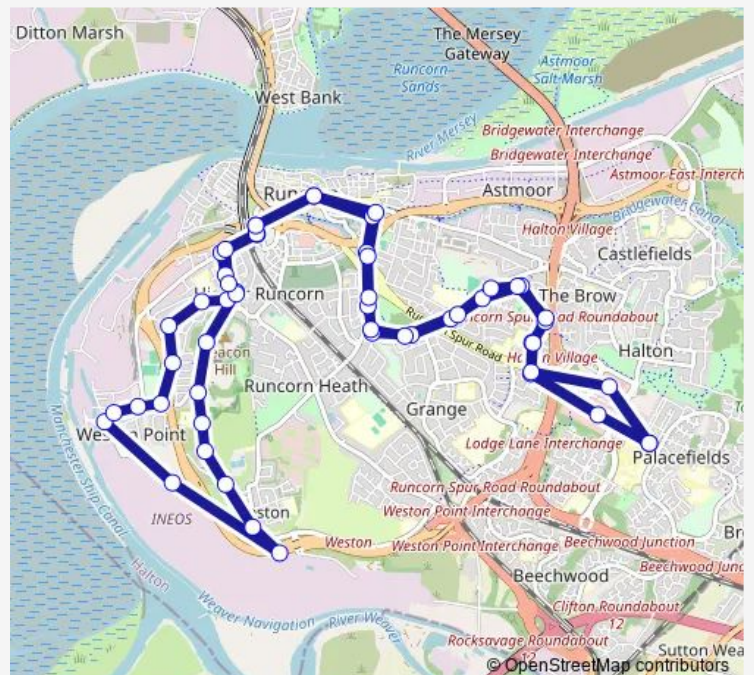

### Route schedule

Halton Hospital — Runcorn High Street- Stand B

Monday

—

Tuesday

—

Wednesday

—

Thursday

—

Friday

—

Saturday

—

Sunday

10:32-15:54

### Route info

Direction: Halton Hospital

Stops: 36

Trip Duration: 0 hour 29 min

■ 3C — Halton Hospital - Halton Hospital

BusMaps

Bankes Lane

Weaver Hotel

## Route info

Direction: Halton Hospital

Stops: 54

Trip Duration: 0 hour 54 min

R Savage East Way

Bankes Lane

Weaver Hotel

South Parade