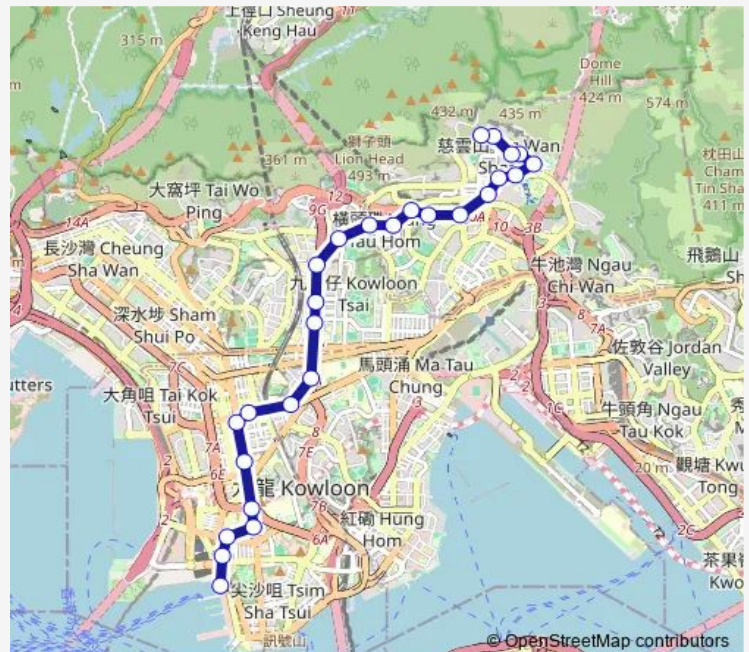

[Ctb] Wang YIP House Wang TAU HOM Estate, FU MEI Street[Kmb+Ctb] Wang YIP House/
Wang YIP House Wang TAU HOM Estate, FU MEI Street[Kmb] Wang YIP House

Route schedule

[Ctb] TSZ WAN Shan (North)[Kmb+Ctb] TSZ WAN Shan (North) BUS Terminus/
Tsz WAN Shan (North)[Kmb] TSZ WAN Shan (North) BUS Terminus — [Kmb] China Ferry Terminal BUS Terminus

Monday	05:30-21:20
Tuesday	05:30-21:20
Wednesday	05:30-21:20
Thursday	05:30-21:20
Friday	05:30-21:20
Saturday	05:30-21:20
Sunday	05:30-21:20

Route info

Direction: [Ctb] TSZ WAN Shan (North)[Kmb+Ctb] TSZ WAN Shan (North) BUS Terminus/
Tsz WAN Shan (North)[Kmb] TSZ WAN Shan (North) BUS Terminus

Stops: 28

Trip Duration: 0 hour 51 min

[Ctb] Wang FU House Wang TAU HOM Estate, FU MEI Street[[Kmb] Wang FU House

[Ctb] Hkbu Shaw Campus, Junction Road[[Kmb+Ctb] H.K. Baptist University/
Hkbu Shaw Campus, Junction Road[[Kmb] H.K. Baptist University