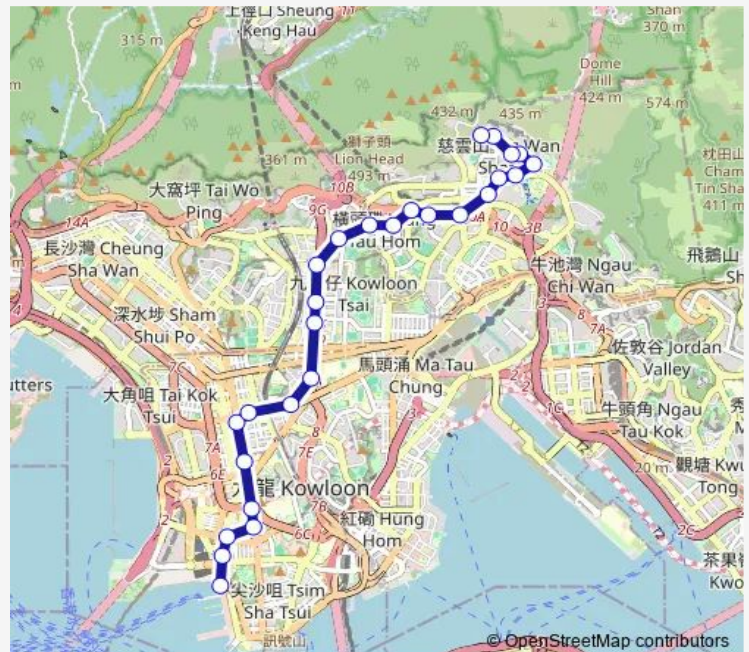

[Ctb] SHA TIN Pass Road, Lung Cheung Road [Kmb] Wong TAI SIN BBI - Wong TAI SIN Temple

[Ctb] Morse Park Swimming Pool, Lung Cheung Road [Kmb+Ctb] Morse Park Swimming Pool /
 Morse Park Swimming Pool, Lung Cheung Road [Kmb] Morse Park Swimming Pool

[Ctb] Wang YIP House Wang TAU HOM Estate, FU MEI Street [Kmb+Ctb] Wang YIP House /
 Wang YIP House Wang TAU HOM Estate, FU MEI Street [Kmb] Wang YIP House

Route schedule

[Ctb] TSZ WAN Shan (North) [Kmb+Ctb] TSZ WAN Shan (North) BUS Terminus /
 Tsz WAN Shan (North) [Kmb] TSZ WAN Shan (North) BUS Terminus — [Kmb] China Ferry Terminal BUS Terminus

Monday	05:30-21:20
Tuesday	05:30-21:20
Wednesday	05:30-21:20
Thursday	05:30-21:20
Friday	05:30-21:20
Saturday	05:30-21:20
Sunday	05:30-21:20

Route info

Direction: [Ctb] TSZ WAN Shan (North) [Kmb+Ctb] TSZ WAN Shan (North) BUS Terminus /
 Tsz WAN Shan (North) [Kmb] TSZ WAN Shan (North) BUS Terminus

Stops: 28

Trip Duration: 0 hour 54 min

[Ctb] Wang FU House Wang TAU HOM Estate, FU MEI Street[[Kmb] Wang FU House

[Ctb] Hkbu Shaw Campus, Junction Road[[Kmb+Ctb] H.K. Baptist University/
Hkbu Shaw Campus, Junction Road[[Kmb] H.K. Baptist University