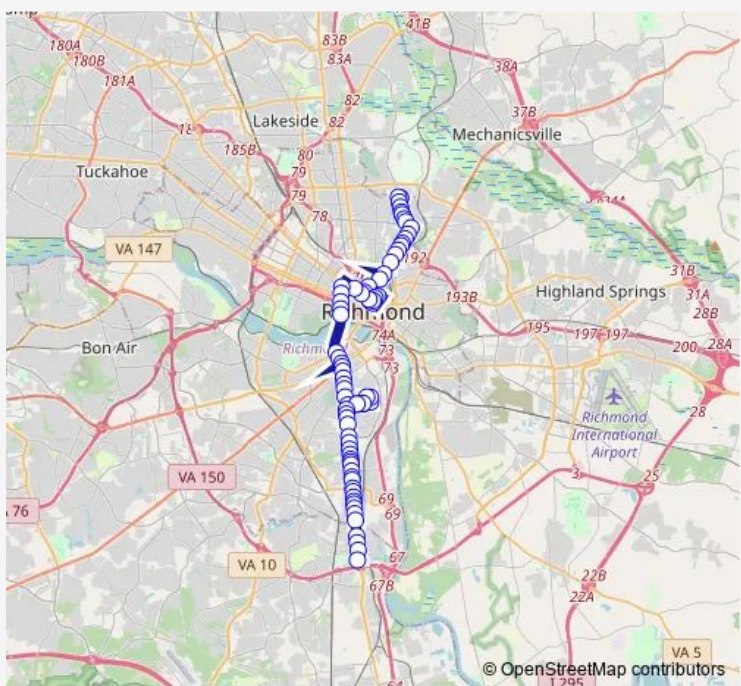

Bus 3C Highland Park/Harwood/U.S. 1

[Go to website](#)

Direction
 Highland + Missouri — Route 1 & Food Lion
 76 stops
[Open route schedule](#)

- Highland + Missouri
- Patrick + Meadowbridge
- Meadowbridge + Milton
- Meadowbridge + Pollock
- Meadowbridge + Gladstone
- Meadowbridge + Northside
- Meadowbridge + Arnold
- Meadowbridge + Highlandview
- Brookland Park Boulevard + 4th
- 4TH + Victor
- 4TH + Magnolia
- 4TH + Spruce
- 4TH + Juniper
- 4TH + Cypress
- 4TH + Chestnut
- 4TH + Rowen
- 5TH + Hospital
- 5TH + North OF I 64 Underpass
- 3rd & Leigh
- 3rd & Marshall
- Broad & 7th

Route schedule
 Highland + Missouri — Route 1 & Food Lion

Monday	19:05-00:05 ⁺¹
Tuesday	19:05-00:05 ⁺¹
Wednesday	19:05-00:05 ⁺¹
Thursday	19:05-00:05 ⁺¹
Friday	19:05-00:05 ⁺¹
Saturday	19:00-23:00
Sunday	06:00-23:00

Route info
 Direction: Highland + Missouri
 Stops: 76
 Trip Duration: 1 hour 3 min

3C — Highland Park/Harwood/U.S. 1 **BusMaps**

Broad + 9th

Transfer Station BAY B

8TH + Clay

8TH + Marshall

Broad & 7th

Broad & 2nd