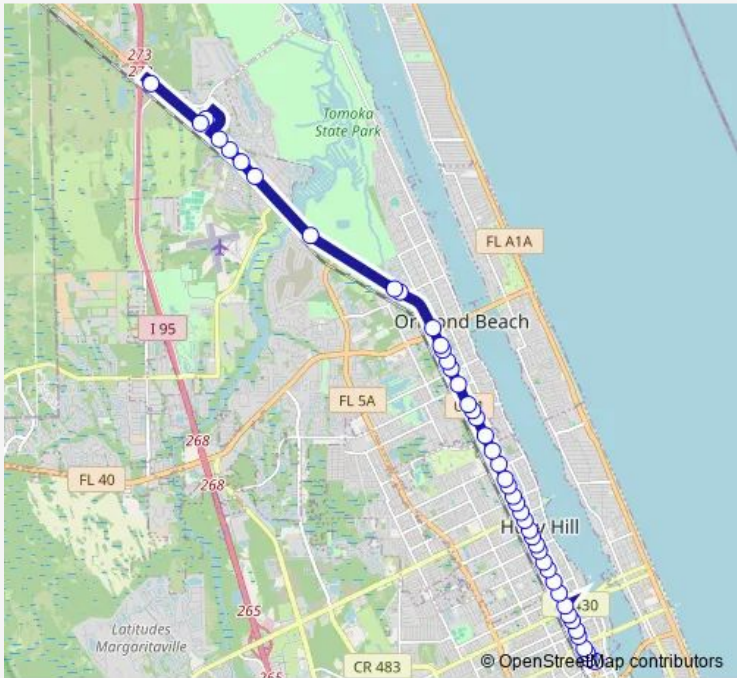

**Direction**  
 Transfer Plaza — US 1 & I - 95  
 45 stops  
[Open route schedule](#)

- Transfer Plaza
- US 1 SAN Juan
- 1ST AV & US. 1 Ib
- U.S. 1 & Hobart Nb
- US 1 & Arlington Ob
- U.S. 1 & North Ob
- US 1 & Madison Ob
- US 1 & Kingston Ob
- U.S. 1 & Mason Ob
- US-1 & 2ND 3C 3N 3s
- US1 & 3RD ST. Ob
- US 1 & 5TH ST Ob
- US 1 & 6TH ST. Ob
- US 1 & 7TH ST. Ob
- US 1 & 8TH ST Ob
- US 1 & 9TH ST. Ob
- US1 & 10th ST. Ob
- Holly Hill City Hall Ob
- US 1 & Lpga Ob
- US 1 & 12th ST. Ob
- US 1 & Walker Ob

**Route schedule**  
 Transfer Plaza — US 1 & I - 95

Monday	06:02-15:15
Tuesday	06:02-15:15
Wednesday	06:02-15:15
Thursday	06:02-15:15
Friday	06:02-15:15
Saturday	—
Sunday	—

**Route info**  
 Direction: Transfer Plaza  
 Stops: 45  
 Trip Duration: 0 hour 30 min

**Direction**

US 1 &amp; I - 95 — Transfer Plaza

50 stops

[Open route schedule](#)

US 1 &amp; I - 95

Southland &amp; U.S. 1 Ib

Hull RD &amp; US 1 Ib

Wall AV. &amp; U.S. 1 Ib

## Route info

Direction: US 1 &amp; I - 95

Stops: 50

Trip Duration: 0 hour 47 min

Seville & US 1 lb

Castilla ST. & U.S. 1 lb

Aragon ST. & U.S. 1 lb

Yonge AND Granada ST 3 lb