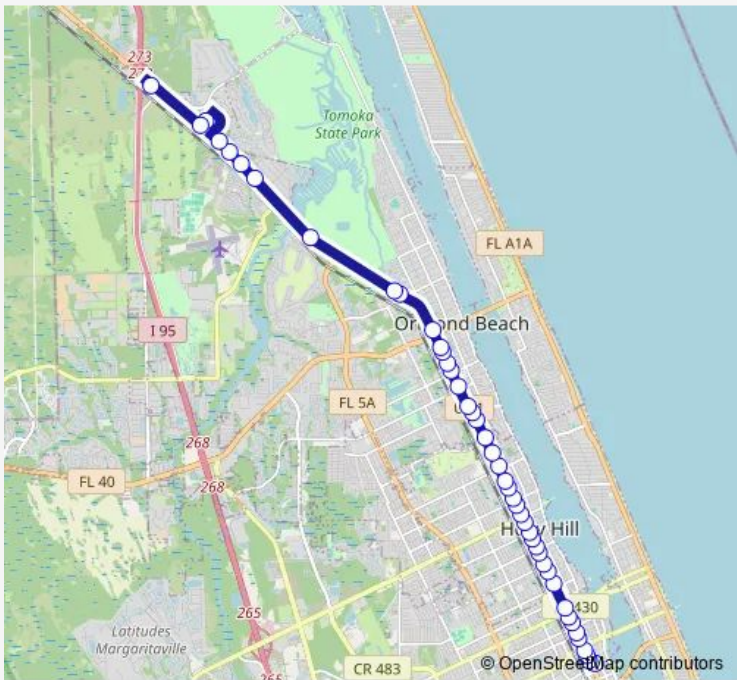

Direction
 US 1 & I - 95 — Transfer Plaza
 52 stops
[Open route schedule](#)

- US 1 & I - 95
- Southland & U.S. 1 Ib
- Hull RD & US 1 Ib
- Wall AV. & U.S. 1 Ib
- Hangar WAY & Airport Road Ib
- 2 Signal AV. Ib
- 51 Aviator WAY Ib
- Aviator & Sunshine Ib
- Signal & Sunshine Ib
- Sunshine & Airport Road Ib
- Airport RD. & Hangar Ib
- Airport RD. & US 1 Ib
- Gamble AV. & U.S. 1 Ib
- US 1 Tomoka River Ob
- Ormond Senior Center
- Ridgewood & Rosewood Ib
- DIX & Ridgewood Ib
- NEW Brittain & Ridgewood Ib
- Granada & Washington Ib
- US 1 & Granada Ib
- Tomoka AV & U.S. 1 Ib

Route schedule
 US 1 & I - 95 — Transfer Plaza

Monday	06:32-15:45
Tuesday	06:32-15:45
Wednesday	06:32-15:45
Thursday	06:32-15:45
Friday	06:32-15:45
Saturday	—
Sunday	—

Route info
 Direction: US 1 & I - 95
 Stops: 52
 Trip Duration: 0 hour 56 min

US1 & 15th ST. Ob

US 1 & Flomich Ob

Granada ST. & Yonge Ob

US 1 & Calle Grande Ob

Route schedule

Transfer Plaza — US 1 & I - 95

Monday 06:02-15:15

Tuesday 06:02-15:15

Wednesday 06:02-15:15

Thursday 06:02-15:15

Friday 06:02-15:15

Saturday —

Sunday —

Route info

Direction: Transfer Plaza

Stops: 44