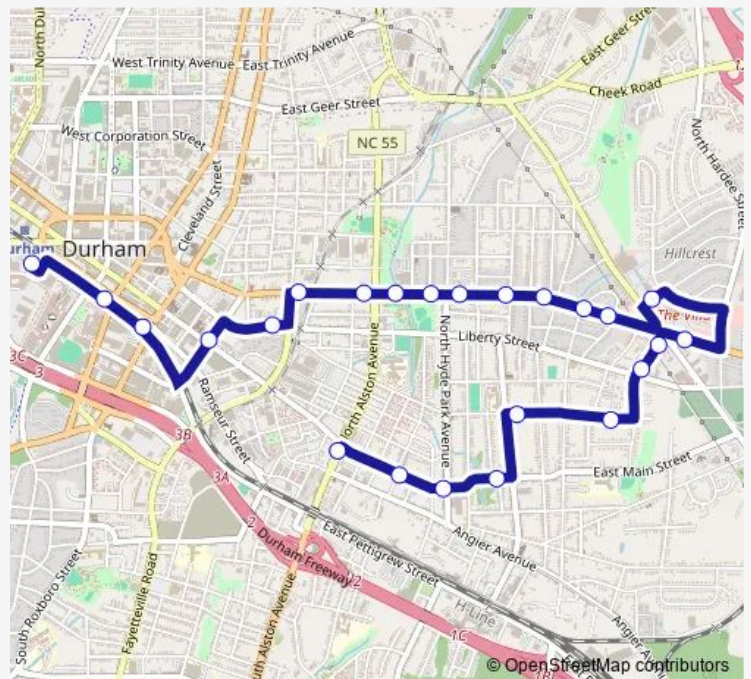

Bus 3C 3C: Holloway St – Village – Alston Ave

[Go to website](#)

Direction

Alston Ave at Main St — Durham Station

24 stops

[Open route schedule](#)

- Alston Ave at Main St
- E Main St at Goley St (Eb)
- E Main St at Hyde Park Ave (Eb)
- E Main St at Roberson St (Eb)
- Taylor St at Driver St (Eb)
- Taylor St at Gary St (Eb)
- Gary St at Liberty St (Nb)
- Gary St at N Miami Blvd (Nb)
- Holloway St at Miami Blvd (Eb)
- Raynor St at The Village (Wb)
- Holloway St at Brye St (Wb)
- Holloway St at Bunn Terrace
- Holloway St at Alma St
- Holloway St at Driver St (Wb)
- Holloway St at Hyde Park Ave (Wb)
- Holloway St at Chester St
- Holloway St at Alston Ave (Wb)
- Holloway St at Elm St (Wb)
- Holloway St at Elizabeth St (Wb)
- Liberty St at Elizabeth St (Wb)
- Dillard St at E Main St (Urban Ministrie

Stops: 24

Trip Duration: 0 hour 29 min

3C — 3C: Holloway St – Village – Alston Ave

Pettigrew St at Roxboro St (Wb)

Pettigrew St at Mangum St (Wb)

Durham Station

Direction

Durham Station — Alston Ave at Main St

24 stops

[Open route schedule](#)

Durham Station

Pettigrew St at Mangum St (Eb)

Roxboro Rd at Liberty St

Liberty St at Dillard St

Liberty St at Elizabeth St (Eb)

Holloway St at Elizabeth St (Eb)

Thursday 06:15-18:15

Friday 06:15-18:15

Saturday 06:15-18:15

Sunday —

Route info

Direction: Durham Station

Stops: 24

Trip Duration: 0 hour 26 min