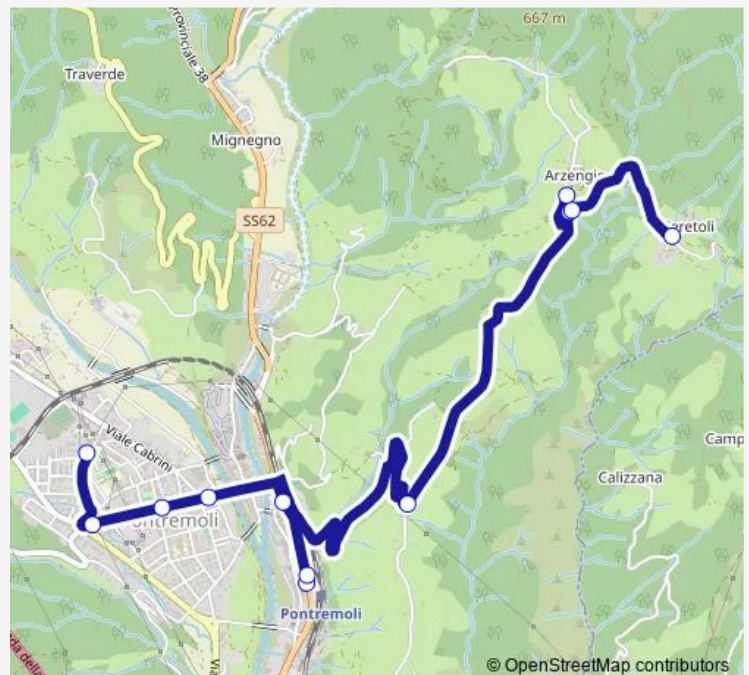

Route info

Direction: Ceretoli

Stops: 9

Trip Duration: 0 hour 15 min

L09 — Pontremoli-Ceretoli

Direction

Pontremoli — Ceretoli

12 stops