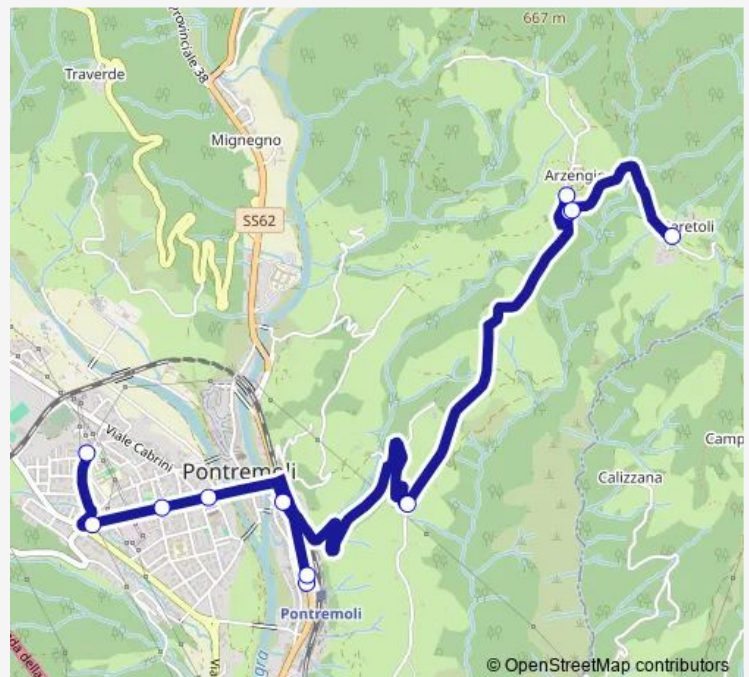

Route info

Direction: Ceretoli

Stops: 9

Trip Duration: 0 hour 15 min

L09 — Pontremoli-Ceretoli

Direction

Pontremoli — Ceretoli

12 stops

Bivio Costa

Arzengio Bv Dir.Arzengio

Arzengio

Arzengio Bv Dir.Ceretoli

Ceretoli

Route schedule

Pontremoli — Ceretoli

Monday	07:30-16:15
Tuesday	07:45-16:15
Wednesday	07:30-16:15
Thursday	07:45-16:15
Friday	07:45-16:15
Saturday	07:30-13:15
Sunday	—