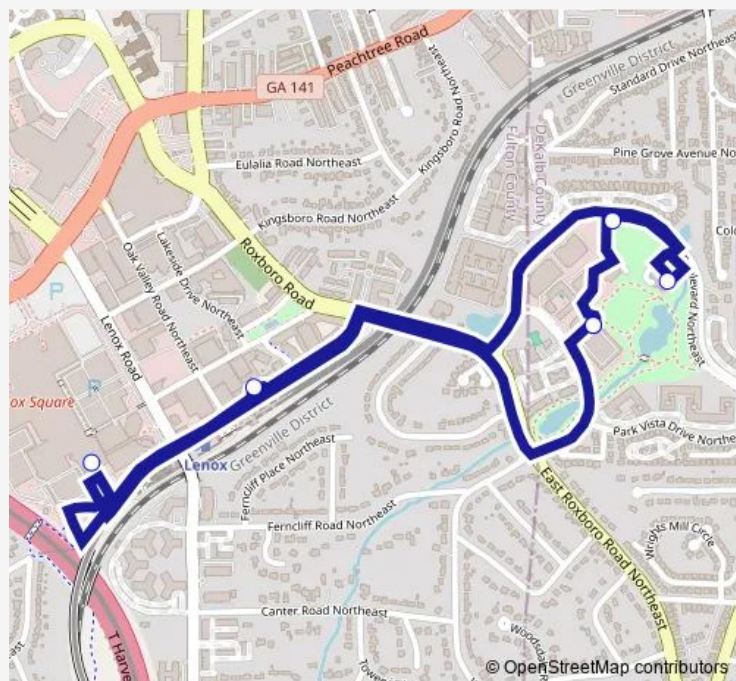

### Direction

At&T Building 2180 — At&T Building 2180

6 stops

[Open route schedule](#)

At&T Building 2180

At&T Building 1025

At&T Building 1277

Lenox Marta, Atlanta Plaza, Resurgens Plaza, Alexan  
Lenox

### Route schedule

At&T Building 2180 — At&T Building 2180

Monday	00:00
Tuesday	00:00
Wednesday	00:00
Thursday	00:00
Friday	00:00
Saturday	—
Sunday	—

### Route info

Direction: At&T Building 2180

Stops: 6

Trip Duration: 0 hour 0 min

Red-Lenox Park Line — buc Shuttle

BusMaps

Red-Lenox Park Line Bus time schedules and route maps are available in an offline PDF at [busmaps.com](https://busmaps.com). Use the [busmaps.com](https://busmaps.com) website to see live bus times, train schedule or subway schedule, and step-by-step directions for all public transit in Atlanta