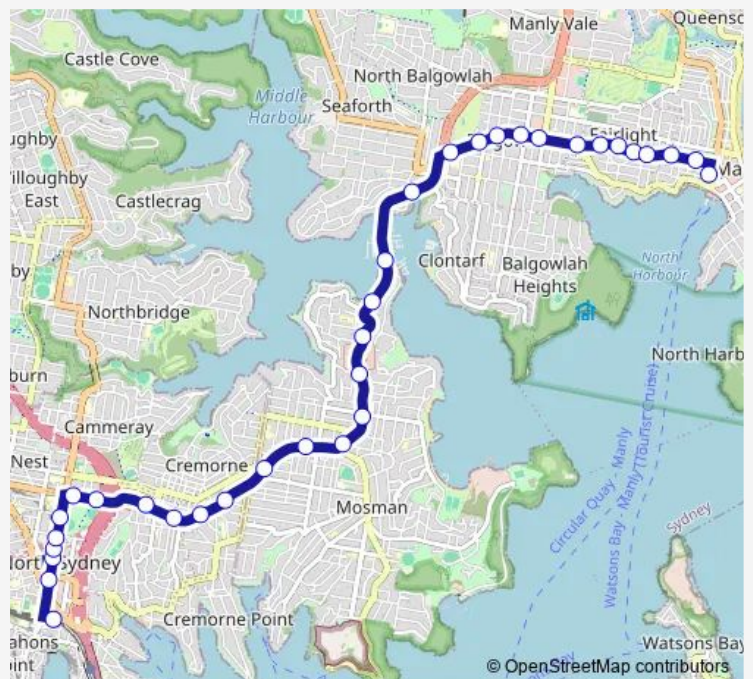

Neutral Bay Junction, Military Rd, Stand E

Military Rd Opp Hampden Av

Military Rd Opp Holt Av

Military Rd At Prince St

Military Rd At Bond St

Spit Junction B-Line, Spit Rd

Spit Rd At Awaba St

Spit Rd Opp Parriwi Rd

Spit Rd Before Medusa St

Spit Rd At Pearl Bay Av

Spit West Reserve, Spit Rd

Manly Rd Opp Avona Cres

Route schedule

North Sydney Station, Blue St, Stand D — Manly Wharf, West Promenade, Stand J

Monday	—
Tuesday	04:50-02:50 ⁺¹
Wednesday	03:50-02:50 ⁺¹
Thursday	03:50-02:50 ⁺¹
Friday	03:50-02:50 ⁺¹
Saturday	03:20-02:50 ⁺¹
Sunday	03:20-04:50

Route info

Direction: North Sydney Station, Blue St, Stand D

Stops: 34

Trip Duration: 0 hour 23 min

144N — North Sydney to Manly (Night Service)

Balgowlah Golf Club, Sydney Rd

Sydney Rd Before Wanganella St

Route info

Direction: Manly Wharf, Belgrave St, Stand G

Stops: 36

Trip Duration: 0 hour 26 min

Military Rd Before Hampden Av

Neutral Bay Junction, Military Rd, Stand D

Neutral Bay Junction, Military Rd, Stand C