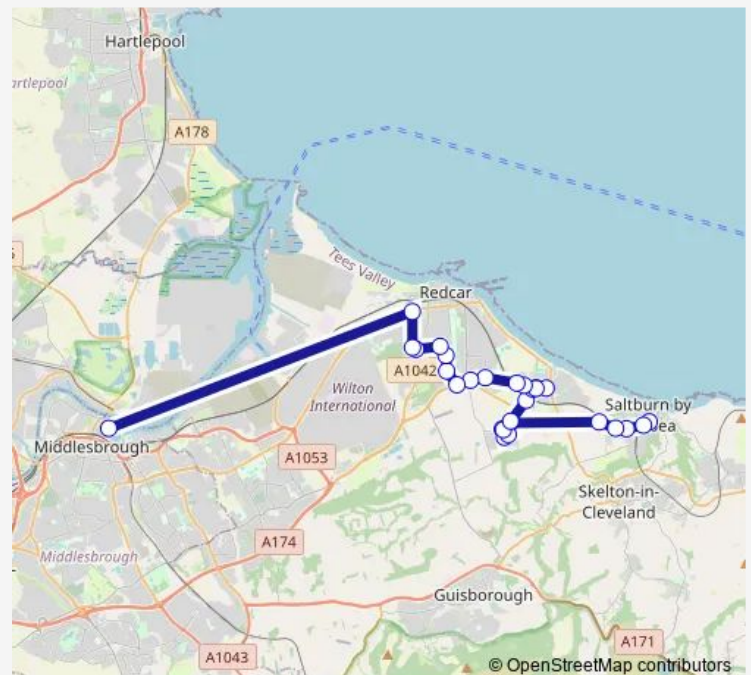

### Direction

Station — Middlesbrough College Clock Tower Entrance

28 stops

[Open route schedule](#)

Station

Emmanuel Church

The Chine

Queensway

### Route schedule

Station — Middlesbrough College Clock Tower Entrance

Monday 07:37

Tuesday 07:37

Wednesday 07:37

Thursday 07:37

Friday 07:37

Saturday —

### Route info

Direction: Station

Stops: 28

Trip Duration: 0 hour 53 min

MC4

Trinity Walk

Primary Care Hospital

Westmorland Road South End

Cambrian Avenue

Roseberry Road West End

Derwent Road

Middlesbrough College Clock Tower Entrance

**Direction**

Station — Middlesbrough College Clock Tower Entrance

26 stops

[Open route schedule](#)